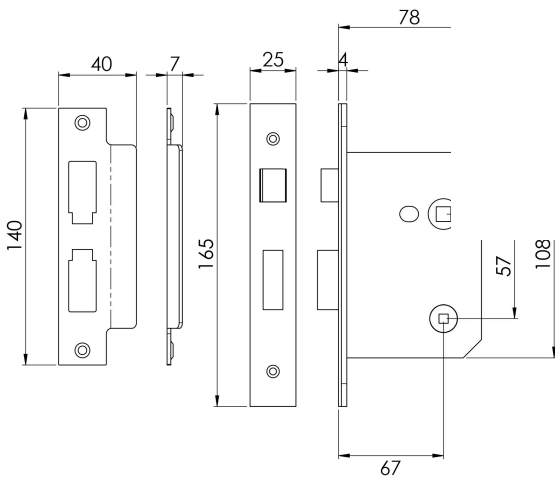

Bathroom Sashlock 76mm

URBS5030SSS

Universal Replacement bathroom Sashlock. 76mm. The Latchbolt has the Easi-T reverse function to save undoing the case so it can be reversed in seconds. Certified to BS EN 12209.