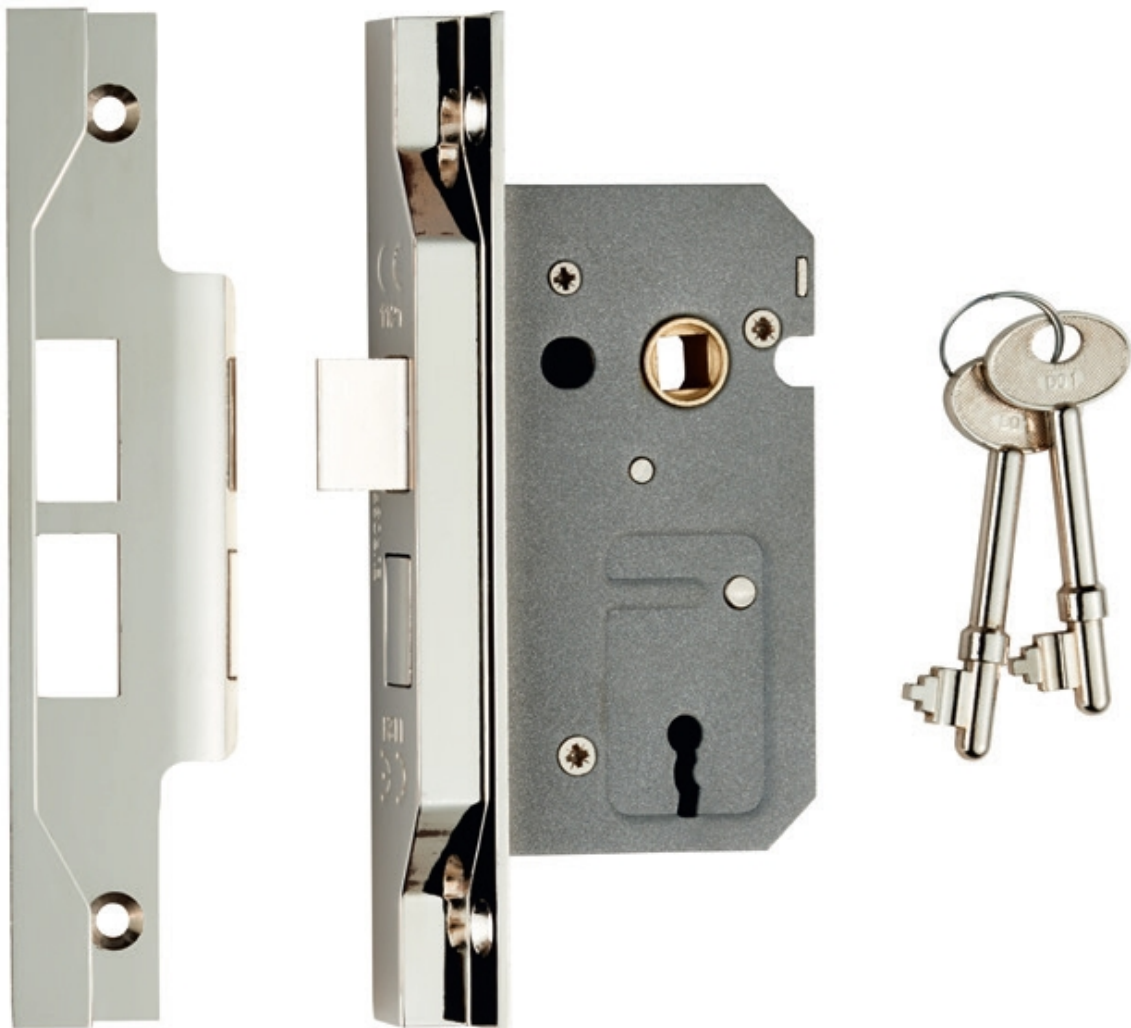

Easi-T Residential 2 Lever Sashlock Rebated

Product Images

Description

Contract 2 Lever Sashlock Rebated version 64mm. which comes with a pre-rebated faceplate and strikeplate for ease of fitting to pairs of rebated timber doors. The Latchbolt has the Easi-T reverse function to save undoing the case so it can be reversed in seconds. British Standard BS EN 12209 Rated. Used as a matter of course by the national house builders. This lock carries a 10-year mechanical guarantee. It has been CE and Certifire tested. Available in different finishes. Suitable for use in all domestic, industrial and commercial environments.

Specification

**APPROVED PRODUCT
CF5610**

Additional Information

SKU	LSE5225REB
Brands	Eurospec
Features	Rebated
Technical	4,20,26,21,22,61
Line Drawings	LSE5225REB.JPG

Product Options

Finishes:	Electro Brassed
	Satin Nickel
	Nickel Plate
Sizes:	64mm