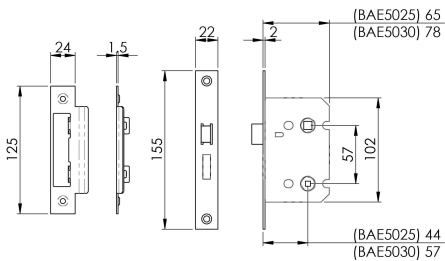

Easi-T Residential Bathroom Lock 64mm

BAE5025NP

Contract Bathroom Lock, Square Forend. 65mm. The Latch bolt has the Easi-T reverse function to save undoing the case so it can be reversed in seconds. Certified to BS EN 12209.