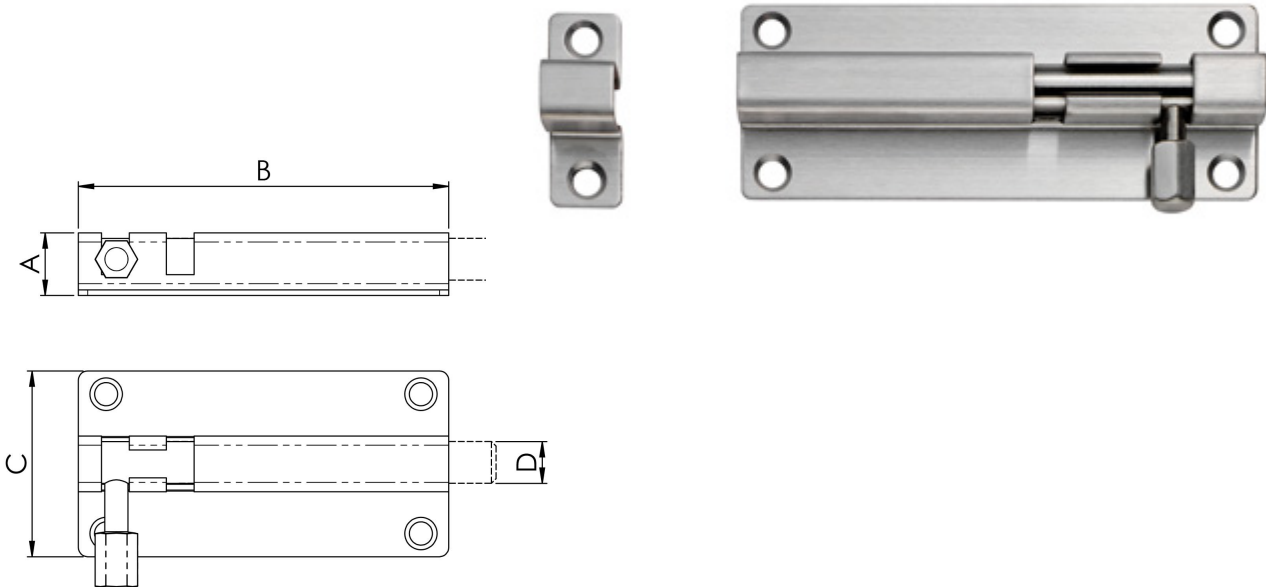

## Steelworx Straight Barrel Bolts

**BBT1080**

Standard straight barrel bolt. The simple and popular basic door security device. The bolt is slid into the staple and the finger knob is rotated to engage in the housing slot thus locking it in position. Architectural quality.