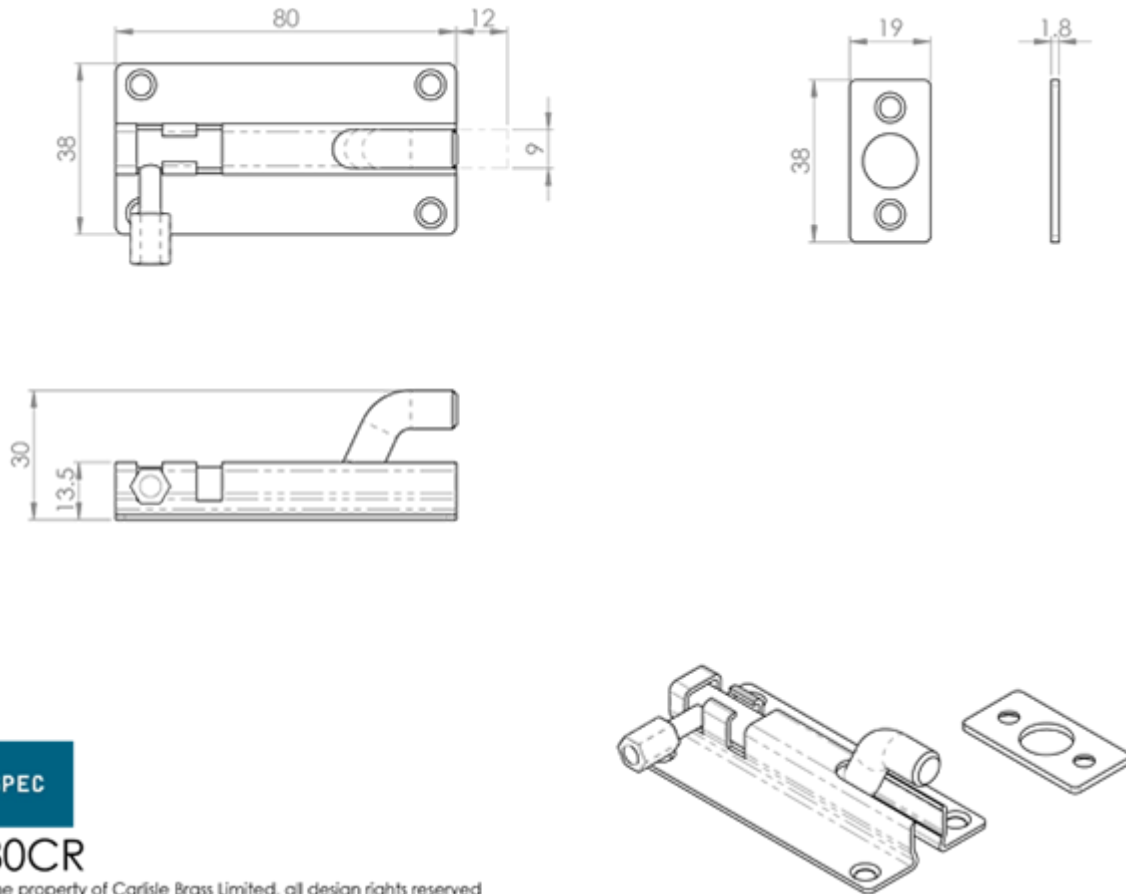

Steelworx Cranked Barrel Bolt

Product Images

Description

Cranked barrel bolt. The simple and popular basic door security device. The bolt is slid into the staple and the finger knob is rotated to engage in the housing slot thus locking it in position. Architectural quality. Available in various sizes and 2 finishes. Comes with a 10 year mechanical guarantee and is Fire door rated. Suitable for domestic and commercial use. Part of the Steelworx Stainless Steel Range

Technical Details

BBT1080CR

This drawing is the property of Carlisle Brass Limited, all design rights reserved

Specification

Additional Information

SKU	BBT1080CR
Brands	Eurospec
Technical	4,26
Line Drawings	BBT1080CR.PDF,BBT1100CR.PDF,BBT1150CR.PDF,BBT1200CR.PDF

Product Options

Finishes:	Bright Stainless Steel
	Satin Stainless Steel
Sizes:	80mm x 38mm
	150mm x 38mm
	100mm x 38mm
	200mm x 38mm