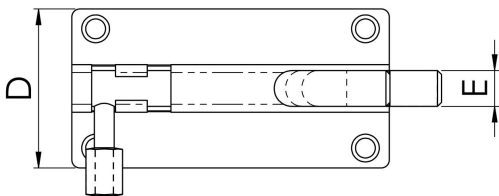

Steelworx Cranked Barrel Bolt

BBT1080CR

Cranked barrel bolt. The simple and popular basic door security device. The bolt is slid into the staple and the finger knob is rotated to engage in the housing slot thus locking it in position. Architectural quality.