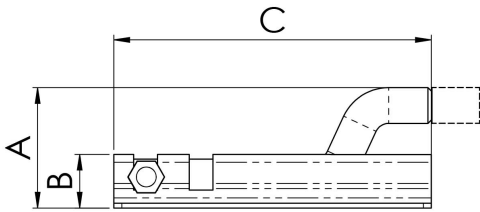

Steelworx Cranked Barrel Bolt

BBT1080CR

Cranked barrel bolt. The simple and popular basic door security device. The bolt is slid into the staple and the finger knob is rotated to engage in the housing slot thus locking it in position. Architectural quality.