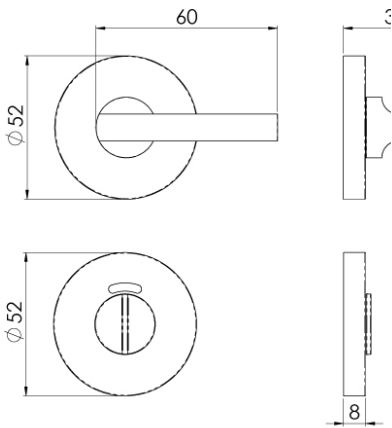

Disabled Thumbturn & Release

CST1025SSS

Thumbturn and Release on a concealed fix press on rose. The turn side has a long straight tubular bar, and the release side has a vacant/engaged indicator. Ideal for public/office toilet doors where a more ergonomic operation is a necessary requirement. Part of the Steelworx range in G201 Stainless Steel.