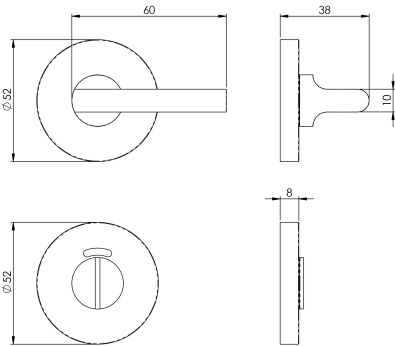

Steelworx CST Disabled Thumbturn & Release

CST1025

Thumbturn and Release on a concealed fix press on rose. The turn side has a long straight tubular bar, and the release side has a vacant/engaged indicator. Key Release option available (CST1025K). BS8300 rated to meet the needs of Disabled people.