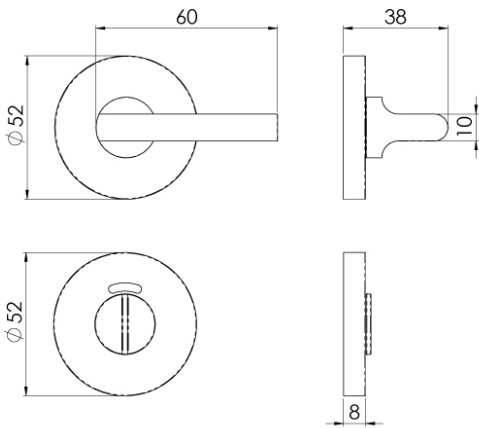

Steelworx CST Disabled Thumbturn & Release

CST1025

Thumbturn and Release on a concealed fix press on rose. The turn side has a long straight tubular bar, and the release side has a vacant/engaged indicator. Key Release option available (CST1025H). Ideal for public/office toilet doors where a more ergonomic operation is a necessary requirement.