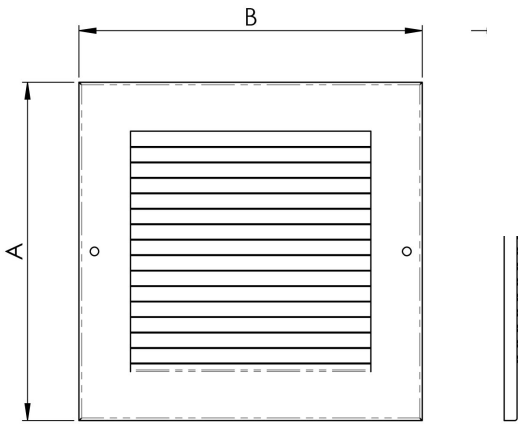

Louvre Grills

ES420 Range

Face plate cover for ES air transfer vent ES404 designed for use in fire resisting doorsets and compartment walls. When dormant, the grilles allow air to circulate throughout the building. In the event of a fire they are designed to close and restrict the flow of hot gasses and fire. All air transfer grille systems are tested to BS476 part 20/part22:1987 - 30 and 60 minute fire rated.