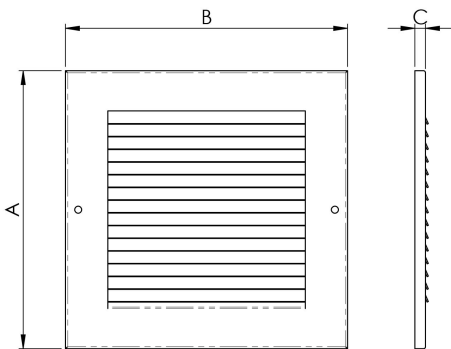

Louvre Grills

ES420 Range

Face plate cover for ES air transfer vent ES404 designed for use in fire resisting doorsets and compartment walls. When dormant, the grilles allow air to circulate throughout the building. In the event of a fire they are designed to close and restrict the flow of hot gasses and fire. All air transfer grille systems are tested to BS476 part 20/part22:1987 - 30 and 60 minute fire rated.