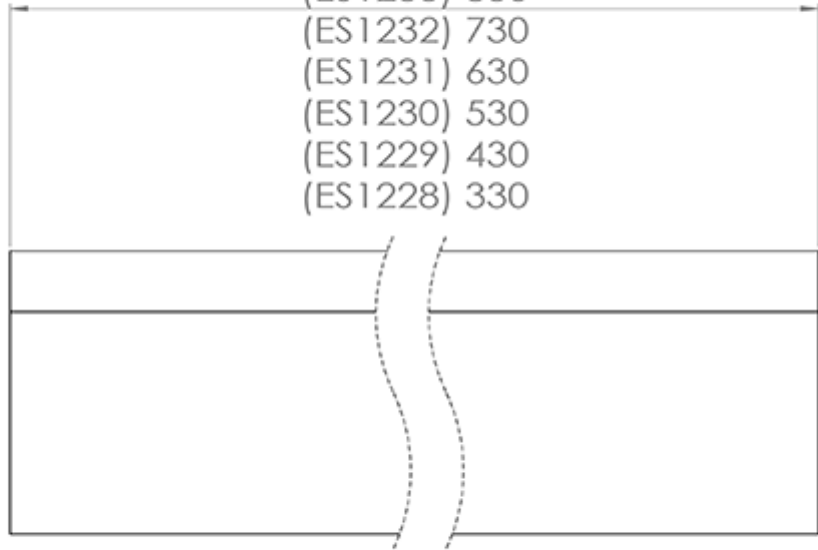

### Description

---

Drop Down Seal. 930mm Surface 37db. A range of drop down seals for the bottom of doors also know as dropseals. The seals are activated by the closing action of the door dropping down to seal only when the door is closed. This leaves the threshold clear and flat without the need for high fixed thresholds. These seals have been tested without threshold plates and also straight down to carpet. They form an effective barrier against the outside climate, noise, light, fire, smoke and insects and provide a cost effective solution for part E and M of the latest UK building regulations, relating to disability, access and energy conservation.

### Technical Details

---

- (ES1236) 1130
- (ES1235) 1030
- (ES1234) 930
- (ES1233) 830
- (ES1232) 730
- (ES1231) 630
- (ES1230) 530
- (ES1229) 430
- (ES1228) 330

### Additional Information

SKU	ES1234
Brands	Eurospec
Finishes	Satin Anodised Aluminium
Sizes	930mm
Features	37 DB
Technical	41,4,6,26
Line Drawings	ES1231.PDF
Unit of Sale	Each