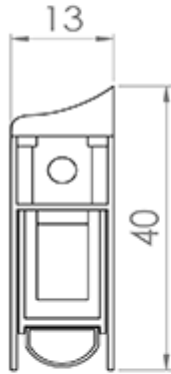

- (ES1236) 1130
- (ES1235) 1030
- (ES1234) 930
- (ES1233) 830
- (ES1232) 730
- (ES1231) 630
- (ES1230) 530
- (ES1229) 430
- (ES1228) 330

ES1231

This drawing is the property of Carlisle Brass Limited, all design rights reserved

Specification

Additional Information

SKU	ES1234
Brands	Eurospec
Finishes	Satin Anodised Aluminium
Sizes	930mm
Features	37 DB
Technical	41,4,6,26
Line Drawings	ES1231.PDF
Unit of Sale	Each