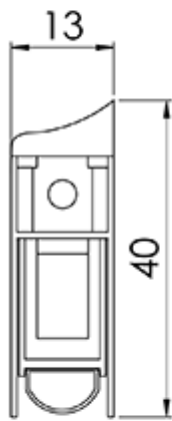

ES Surface 37 DB Range

Product Images

Description

A range of drop down seals for the bottom of doors also known as dropseals. The seals are activated by the closing action of the door dropping down to seal only when the door is closed. This leaves the threshold clear and flat without the need for high fixed thresholds. These seals have been tested without threshold plates and also straight down to carpet. They form an effective barrier against the outside climate, noise, light, fire, smoke and insects and provide a cost effective solution for part E and M of the latest UK building regulations, relating to disability, access and energy conservation. Available in different sizes.

Technical Details

(ES1235) 1030
 (ES1234) 930
 (ES1233) 830
 (ES1232) 730
 (ES1231) 630

© CARLISLE BRASS

ES1231 - ES1235

This drawing is the property of Carlisle Brass Limited, all design rights reserved

Specification

Additional Information

Short Description	Drop Down Seal
SKU	ES12
Brands	Eurospec
Features	37 DB
Technical	41,4,6,26
Line Drawings	ES1231-ES1235.pdf

Finishes:

Satin Anodised Aluminium

Sizes:

630mm

1030mm

930mm

830mm

730mm