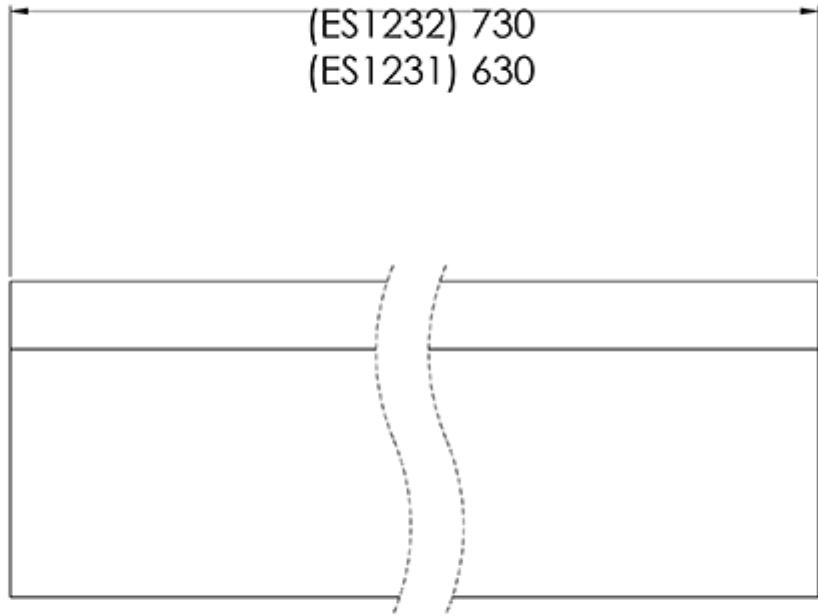

ES Surface 37 DB Range

Product Images

Description

A range of drop down seals for the bottom of doors also known as dropseals. The seals are activated by the closing action of the door dropping down to seal only when the door is closed. This leaves the threshold clear and flat without the need for high fixed thresholds. These seals have been tested without threshold plates and also straight down to carpet. They form an effective barrier against the outside climate, noise, light, fire, smoke and insects and provide a cost effective solution for part E and M of the latest UK building regulations, relating to disability, access and energy conservation. Available in different sizes.

Technical Details

(ES1235) 1030
 (ES1234) 930
 (ES1233) 830
 (ES1232) 730
 (ES1231) 630

© CARLISLE BRASS

ES1231 - ES1235

This drawing is the property of Carlisle Brass Limited, all design rights reserved

Specification

Additional Information

Short Description	Drop Down Seal
SKU	ES12
Brands	Eurospec
Features	37 DB
Technical	41,4,6,26
Line Drawings	ES1231-ES1235.pdf

Finishes:

Satin Anodised Aluminium

Sizes:

630mm

1030mm

930mm

830mm

730mm