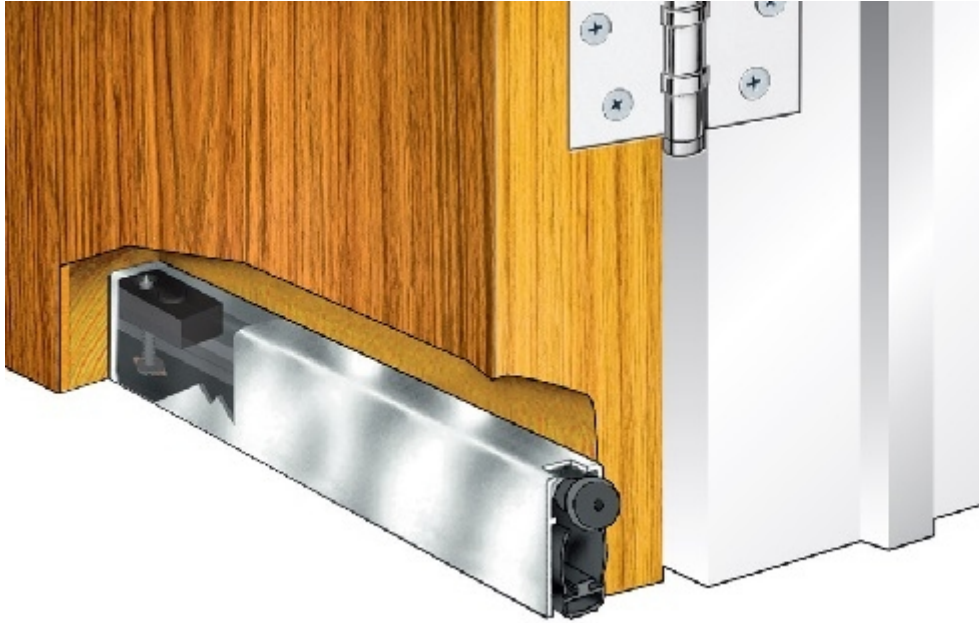

ES Plus (Mortice) 51 DB Range

Product Images

Description

A range of drop down seals for the bottom of doors also known as dropseals. The seals are activated by the closing action of the door dropping down to seal only when the door is closed. This leaves the threshold clear and flat without the need for high fixed thresholds. These seals have been tested without threshold plates and also straight down to carpet. They form an effective barrier against the outside climate, noise, light, fire, smoke and insects and provide a cost effective solution for part E and M of the latest UK building regulations, relating to disability, access and energy conservation. Available in different sizes.

Specification

Additional Information

SKU	ES122
Brands	Eurospec
Features	51 DB
Technical	41,4,6,26

Product Options

Finishes:	Satin Anodised Aluminium
Sizes:	730mm
	1030mm
	930mm
	830mm