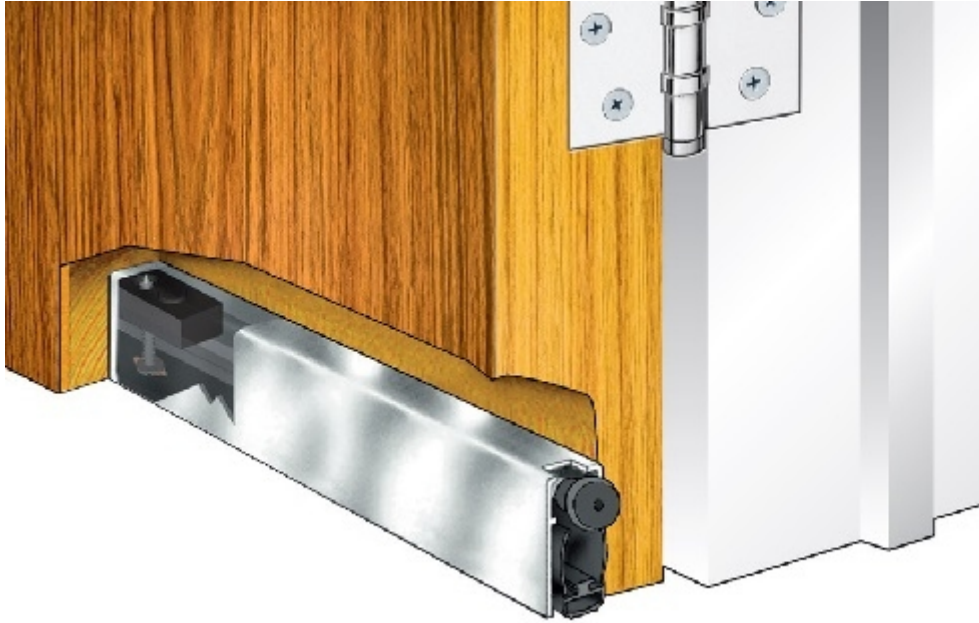

ES Plus (Mortice) 51 DB Range

Product Images

Description

A range of drop down seals for the bottom of doors also know as dropseals. The seals are activated by the closing action of the door dropping down to seal only when the door is closed. This leaves the threshold clear and flat without the need for high fixed thresholds. These seals have been tested without threshold plates and also straight down to carpet. They form an effective barrier against the outside climate, noise, light, fire, smoke and insects and provide a cost effective solution for part E and M of the latest UK building regulations, relating to disability, access and energy conservation. Available in different sizes.

Specification

Additional Information

Short Description	Drop Down Seal.
SKU	ES122
Brands	Eurospec
Features	51 DB
Technical	41,4,6,26

Product Options

Finishes:	Satin Anodised Aluminium
Sizes:	730mm
	1030mm
	930mm
	830mm