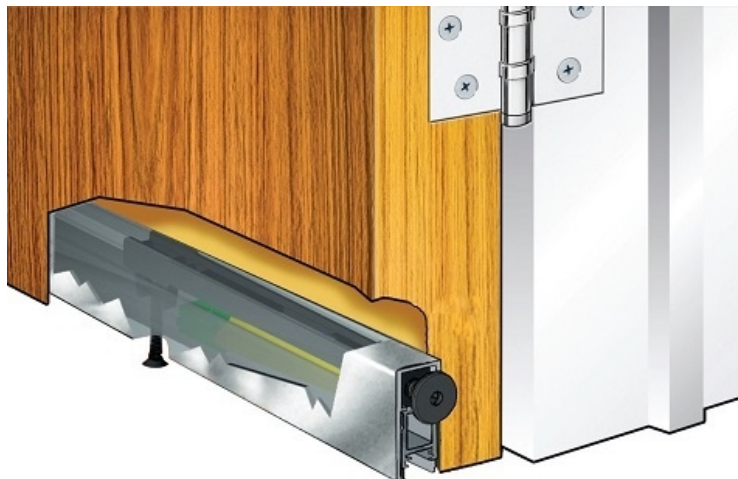

ES Top (Mortice) 37 DB Range

Product Images

Description

A range of drop down seals for the bottom of doors also known as dropseals. The seals are activated by the closing action of the door dropping down to seal only when the door is closed. This leaves the threshold clear and flat without the need for high fixed thresholds. These seals have been tested without threshold plates and also straight down to carpet. They form an effective barrier against the outside climate, noise, light, fire, smoke and insects and provide a cost effective solution for part E and M of the latest UK building regulations, relating to disability, access and energy conservation. Available in different sizes.

Technical Details

ES1200-1208

This drawing is the property of Carlisle Brass Limited, all design rights reserved

Specification

Additional Information

SKU	ES120
Brands	Eurospec
Features	37 DB
Technical	41,4,6,26
Line Drawings	ES1200-1208.pdf

Product Options

Finishes:	Satin Anodised Aluminium
Sizes:	730mm
	1130mm
	1030mm
	930mm
	830mm