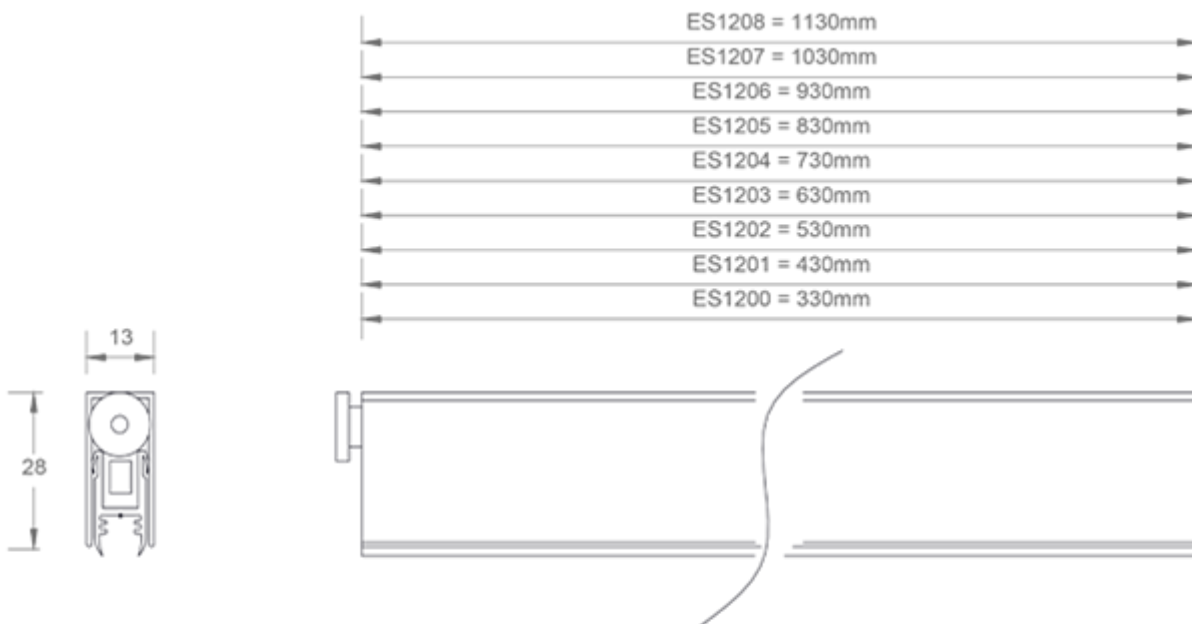

ES Top (Mortice) 37 DB Range

Product Images

Description

A range of drop down seals for the bottom of doors also known as dropseals. The seals are activated by the closing action of the door dropping down to seal only when the door is closed. This leaves the threshold clear and flat without the need for high fixed thresholds. These seals have been tested without threshold plates and also straight down to carpet. They form an effective barrier against the outside climate, noise, light, fire, smoke and insects and provide a cost effective solution for part E and M of the latest UK building regulations, relating to disability, access and energy conservation. Available in different sizes.

Technical Details

ES1200-1208

This drawing is the property of Carlisle Brass Limited, all design rights reserved

Specification

Additional Information

SKU	ES120
Brands	Eurospec
Features	37 DB
Technical	41,4,6,26
Line Drawings	ES1200-1208.pdf

Product Options

Finishes:	Satin Anodised Aluminium
Sizes:	730mm
	1130mm
	1030mm
	930mm
	830mm