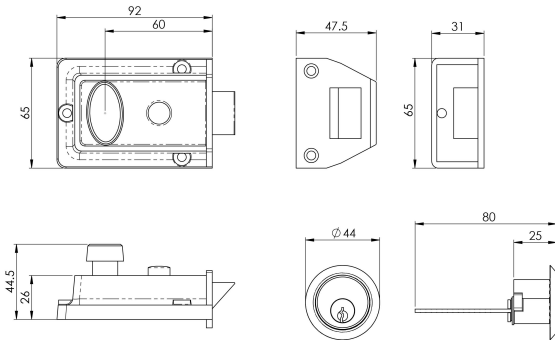

## Traditional Rim Cylinder Nightlatch

RCN8160

Traditional Rim Cylinder Nightlatch 60mm, c/w matching finish cylinder and 3 keys. A robust nightlatch providing a complete security solution for internal or external doors. The slide snib function allows the latch bolt to remain retracted permitting the door to remain unlocked if required. Comes with a 5 year mechanical guarantee and is suitable for use in domestic, and commercial environments.