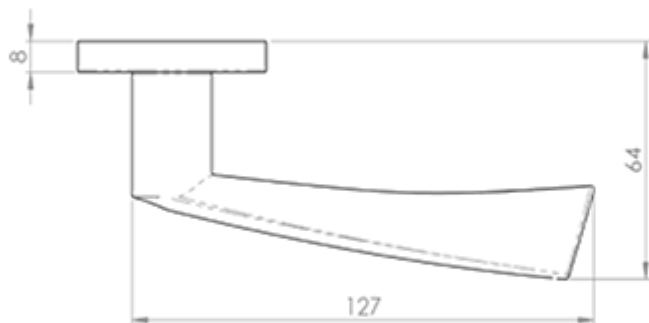

Lever on Sprung Rose

Product Images

Description

Lever on concealed fix press on round rose. The lever has a flat wide top twisting slightly downward and with its ergonomic shape makes for a comfortable handle to operate. Part of the Steelworx Grade 304 stainless steel range. Comes with a 10 year mechanical guarantee and is Fire door rated.

Suitable for domestic and commercial use.

Technical Details

CSL1121

This drawing is the property of Carlisle Brass Limited, all design rights reserved

Additional Information

SKU	CSL1121-SSS
Brands	Eurospec
Finishes	Satin Stainless Steel
Sizes	52mm Dia. Rose
Features	Concealed Fix, Sprung Rose
Line Drawings	CSL1121.PDF
Fitting	Lever On Rose..pdf