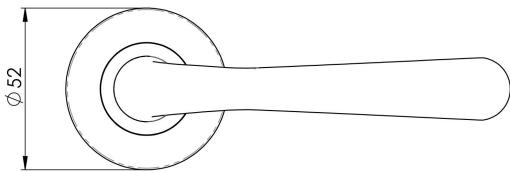

Lever on Sprung Rose

CSL1127SSS

Lever on concealed fix press on round rose. The smooth round lever has a slender middle expanding slightly to the end. Part of the Steelworx Grade 304 stainless steel range. Comes with a 10 year mechanical guarantee and is Fire door rated.