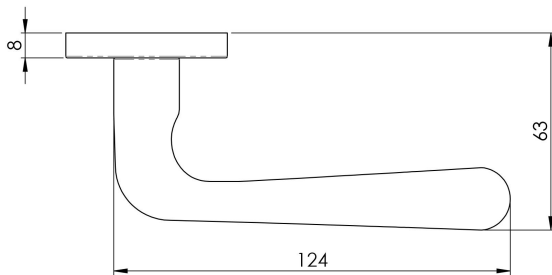

Lever on Sprung Rose

CSL1127SSS

Lever on concealed fix press on round rose. The smooth round lever has a slender middle expanding slightly to the end. Part of the Steelworx Grade 304 stainless steel range. Comes with a 10 year mechanical guarantee and is Fire door rated.