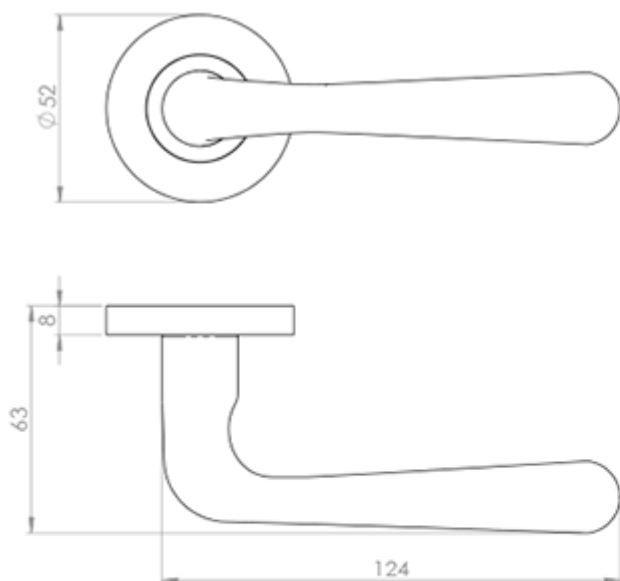

Lever on Sprung Rose

Product Images

Description

Lever on concealed fix press on round rose. The smooth round lever has a slender middle expanding slightly to the end. Part of the Steelworx Grade 304

stainless steel range. Comes with a 10 year mechanical guarantee and is Fire door rated. Suitable for domestic and commercial use.

[Click here for care instructions](#)

Technical Details

 **EUROSPEC**
CSL1127

This drawing is the property of Carisle Brass Limited, all design rights reserved

Additional Information

Short Description	Designer Lever on Rose
SKU	CSL1127SSS
Barcode	5055179157814
Brands	Eurospec
Finishes	Satin Stainless Steel
Sizes	52mm Dia. Rose
Features	Concealed Fix, Sprung Rose
Line Drawings	CSL1127.PDF
Fitting	Lever On Rose..pdf
Unit of Sale	Pair