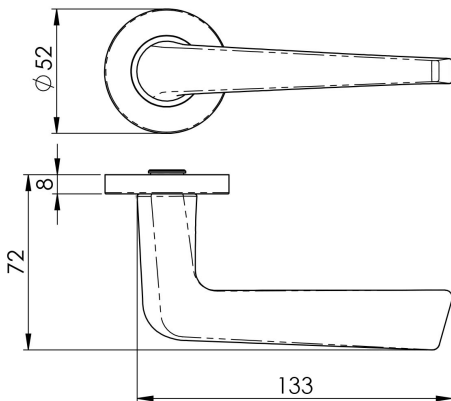

Plaza Lever on Sprung Rose

CSL1160SSS

Lever on concealed fix press on round rose. A straight flat top lever which maintains the width of the stem at the front and gradually tapers towards the end. Part of the Grade 304 stainless steel range. Comes with a 10 year mechanical guarantee and is Fire door rated.