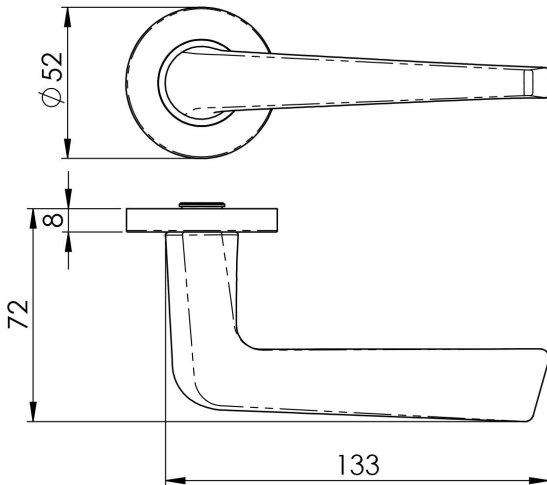

## Plaza Lever on Sprung Rose

CSL1160SSS

Lever on concealed fix press on round rose. A straight flat top lever which maintains the width of the stem at the front and gradually tapers towards the end. Part of the Steelworx Grade 304 stainless steel range. Comes with a 10 year mechanical guarantee and is Fire door rated.