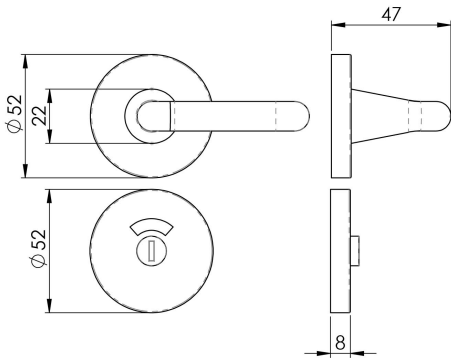

## Aluminium Disabled Thumbturn and Release

EST9025SAA

DDA Compliant Disabled thumbturn and release with a long round return to door lever and a colour indicator on the release side. Concealed fix 2 part screw on rose. This item compliments levers in the aluminium range. Comes with a 10 year mechanical guarantee and is fire door rated.