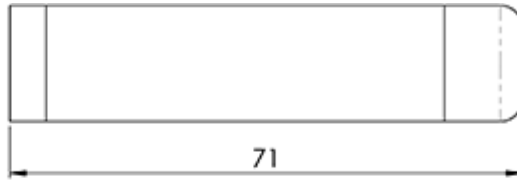

Wall Mounted Door Stops

Product Images

Description

Cylindrical door stop with rubber buffer. The base rose unscrews allowing it to be fixed to the wall or skirting board. The door stop main body is then

screwed back on for neat concealed fix. Screw supplied. Comes with a 10 year mechanical guarantee. Suitable for domestic and commercial use.

Technical Details

DSW9015

This drawing is the property of Carlisle Brass Limited, all design rights reserved

Specification

Additional Information

Short Description	Wall Mounted Door Stop
SKU	DSW9015SAA
Barcode	5055179161163
Brands	Eurospec
Finishes	Satin Anodised Aluminium
Options	Wall Mounted
Sizes	16mm
Technical	4,26
Line Drawings	DSW9015.PDF
Unit of Sale	Each