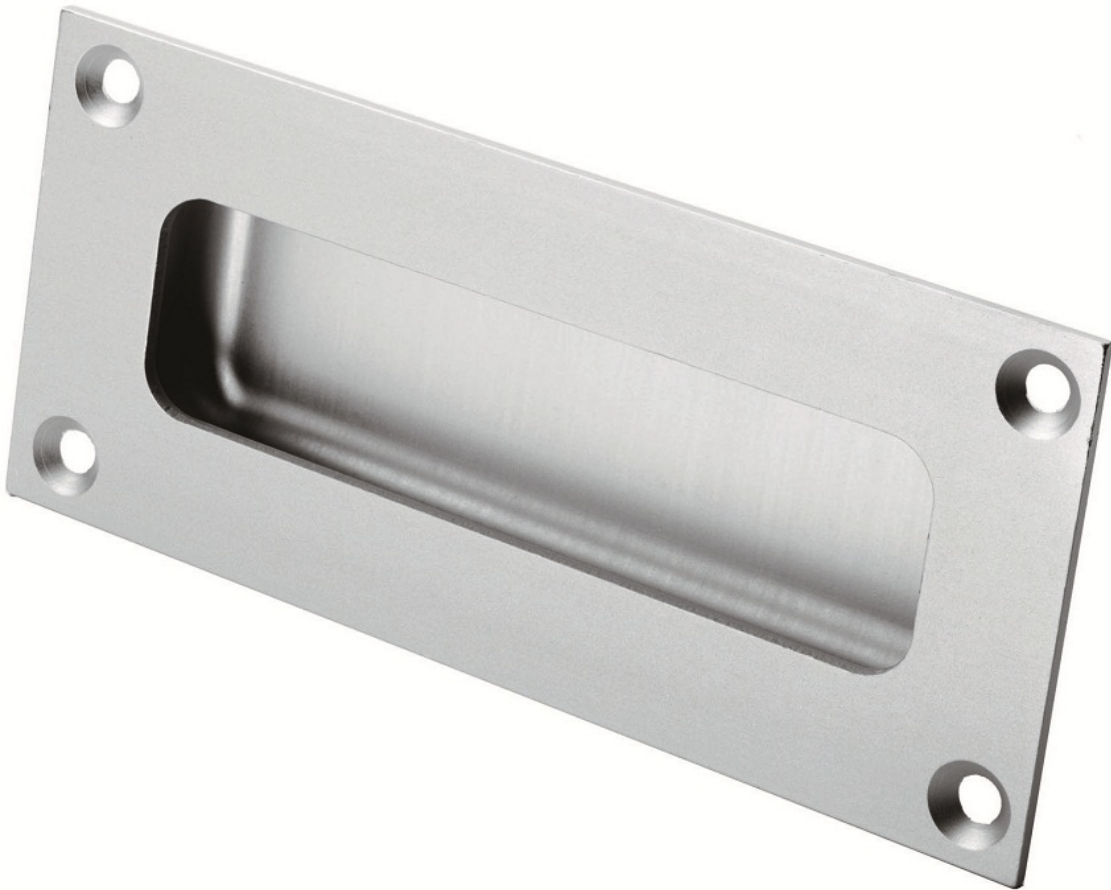

## Aluminium Rectangular Flush Pull

### Product Images

---

### Description

---

Rectangular flush pull mainly used on sliding doors. A modern style recessed box flush pull. The main cup is recessed into the door to leave a flush

appearance. Fire door rated. Suitable for domestic and commercial use.

#### Additional Information

---

SKU	FPH4100SAA
Brands	Eurospec
Finishes	Satin Anodised Aluminium
Sizes	100mm x 50mm
Line Drawings	FPH4100.JPG
Unit of Sale	Each