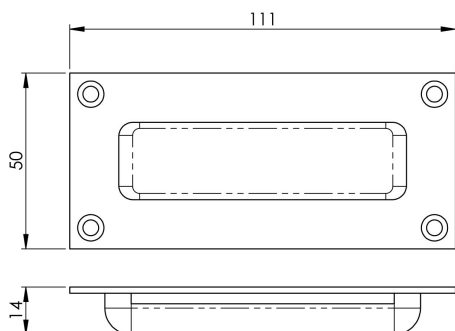

Aluminium Rectangular Flush Pull

FPH4100SAA

Rectangular flush pull mainly used on sliding doors. A modern style recessed box flush pull. The main cup is recessed into the door to leave a flush appearance. Suitable for domestic and commercial use.