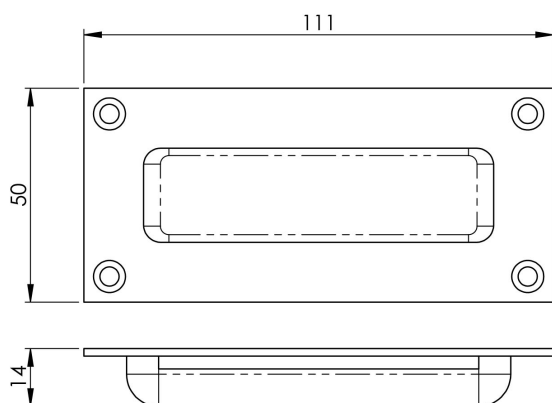

Aluminium Rectangular Flush Pull

FPH4100SAA

Rectangular flush pull mainly used on sliding doors. A modern style recessed box flush pull. The main cup is recessed into the door to leave a flush appearance. Suitable for domestic and commercial use.