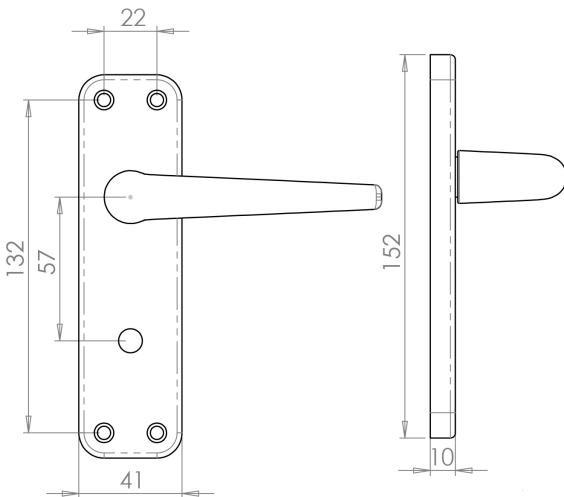

Aluminium Lever on WC Backplate

SAA21WC

Contract Lever on WC Backplate. A slender straight lever tapering slightly towards the end on a rectangular face fix backplate allowing easy and quick installation. Ideal contact specification. Comes with a 10 year mechanical guarantee and is Fire door rated.