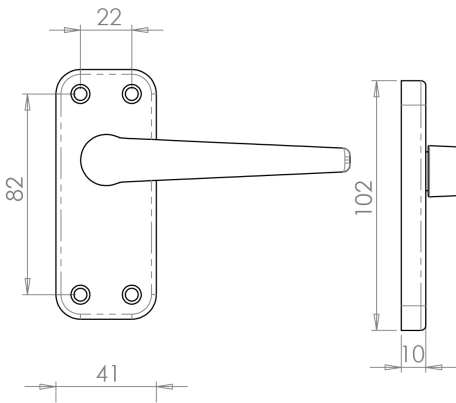

Aluminium Lever on Latch Backplate

SAA22

Contract Lever on Latch Backplate. A slender straight lever tapering slightly towards the end on a rectangular face fix backplate allowing easy and quick installation. Ideal contact specification. Comes with a 10 year mechanical guarantee and is Fire door rated.