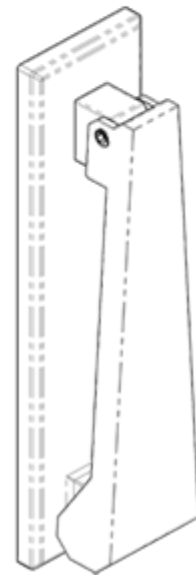

Door Knocker

Product Images

Description

Slimline Door Knocker. A futuristic looking contemporary door knocker for the ultimate in modern appeal. Certified to BS EN 1670. Comes with a 10 year

mechanical guarantee and is Fire door rated. Part of the Steelworx range in Grade 316 Stainless Steel. Suitable for domestic and commercial use.

[Click here for care instructions](#)

Technical Details

 EUROSPEC

SWE1020

This drawing is the property of Carlisle Brass Limited, all design rights reserved

Specification

Additional Information

Short Description	Slimline Door Knocker
SKU	SWE1020BSS
Brands	Eurospec
Finishes	Bright Stainless Steel
Sizes	166mm x 40mm
Technical	4,26
Line Drawings	SWE1020.PDF
Unit of Sale	Each