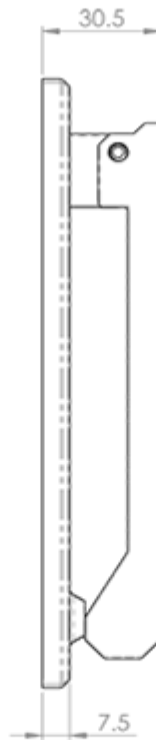

Door Knocker

Product Images

Description

Slimline Door Knocker. A futuristic looking contemporary door knocker for the ultimate in modern appeal. Certified to BS EN 1670. Comes with a 10 year

mechanical guarantee and is Fire door rated. Part of the Steelworx range in Grade 316 Stainless Steel. Suitable for domestic and commercial use.

[Click here for care instructions](#)

Technical Details

 EUROSPEC

SWE1020

This drawing is the property of Carlisle Brass Limited, all design rights reserved

Specification

Additional Information

Short Description	Slimline Door Knocker
SKU	SWE1020BSS
Brands	Eurospec
Finishes	Bright Stainless Steel
Sizes	166mm x 40mm
Technical	4,26
Line Drawings	SWE1020.PDF
Unit of Sale	Each