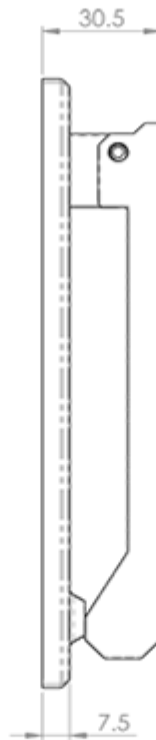

## Door Knocker

### Description

---

Slimline Door Knocker. A futuristic looking contemporary door knocker for the ultimate in modern appeal. Certified to BS EN 1670. Comes with a 10 year

mechanical guarantee and is Fire door rated. Part of the Steelworx range in Grade 316 Stainless Steel. Suitable for domestic and commercial use.

## Technical Details

---

**SWE1020**

This drawing is the property of Carlisle Brass Limited, all design rights reserved

## Additional Information

---

SKU	SWE1020SSS
Brands	Eurospec
Finishes	Satin Stainless Steel
Sizes	166mm x 40mm
Technical	4,26
Line Drawings	SWE1020.PDF