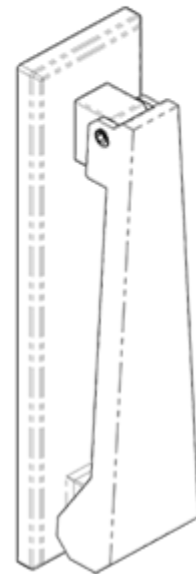

### Product Images

---

### Description

---

Slimline Door Knocker. A futuristic looking contemporary door knocker for the ultimate in modern appeal. Certified to BS EN 1670. Comes with a 10 year

mechanical guarantee and is Fire door rated. Part of the Steelworx range in Grade 316 Stainless Steel. Suitable for domestic and commercial use.

## Technical Details

---

**SWE1020**

This drawing is the property of Carlisle Brass Limited, all design rights reserved

## Additional Information

---

SKU	SWE1020SSS
Brands	Eurospec
Finishes	Satin Stainless Steel
Sizes	166mm x 40mm
Technical	4,26
Line Drawings	SWE1020.PDF