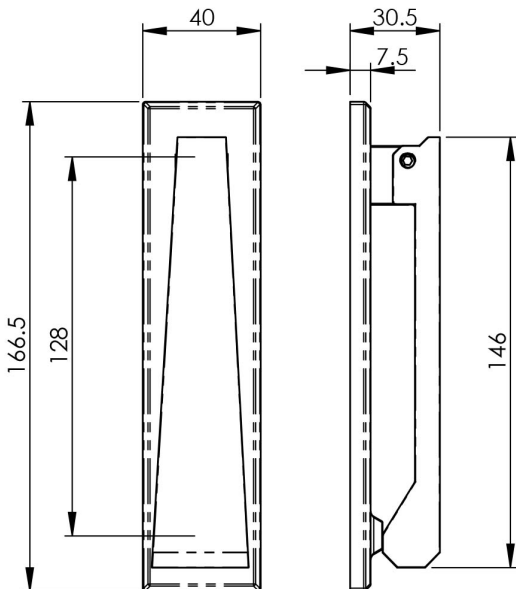

## Door Knocker

SWE1020

Slimline Door Knocker. A futuristic looking contemporary door knocker for the ultimate in modern appeal. Certified to BS EN 1670. Comes with a 10 year mechanical guarantee and is Fire door rated.