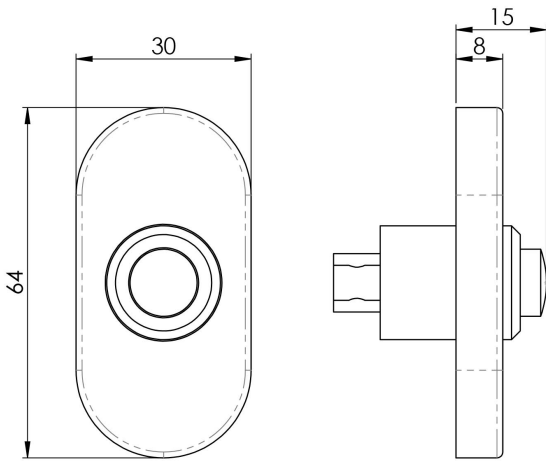

## Oval Bell Push

SWE1030

Oval Bell Push. A contemporary door bell push on a deep oval plinth, for the ultimate in modern appeal. Certified to BS EN 1670. Comes with a 10 year mechanical guarantee and is Fire door rated.