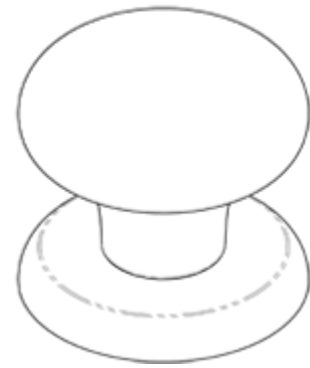

Centre Door Knob

Product Images

Description

Centre Door Knob. A large imposing contemporary centre door knob on a deep round rose, for the ultimate in modern appeal. Certified to BS EN 1670. Comes with a 10 year mechanical guarantee and is Fire door rated. Part of the Steelworx range in Grade 316 Stainless Steel. Suitable for domestic and commercial use.

Technical Details

SWE1040

This drawing is the property of Carlisle Brass Limited, all design rights reserved

Additional Information

SKU	SWE1040SSS
Brands	Eurospec
Finishes	Satin Stainless Steel
Sizes	70mm Dia.
Line Drawings	SWE1040_.PDF
Unit of Sale	Each