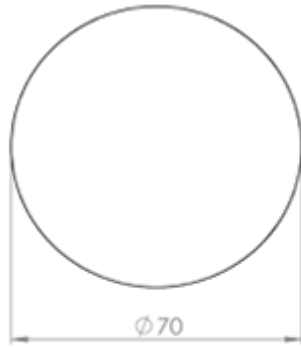

Centre Door Knob

Product Images

Description

Centre Door Knob. A large imposing contemporary centre door knob on a deep round rose, for the ultimate in modern appeal. Certified to BS EN 1670. Comes with a 10 year mechanical guarantee and is Fire door rated. Part of the Steelworx range in Grade 316 Stainless Steel. Suitable for domestic and commercial use.

Technical Details

SWE1040

This drawing is the property of Carlisle Brass Limited, all design rights reserved

Additional Information

SKU	SWE1040SSS
Brands	Eurospec
Finishes	Satin Stainless Steel
Sizes	70mm Dia.
Line Drawings	SWE1040_.PDF
Unit of Sale	Each