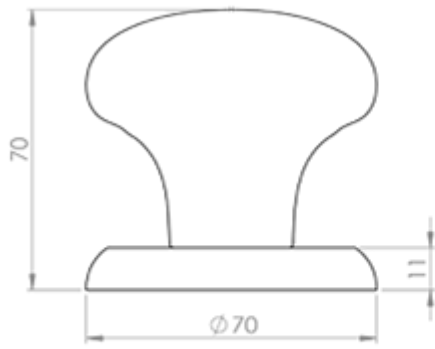

Centre Door Knob

Product Images

Description

Centre Door Knob. A large imposing contemporary centre door knob on a deep round rose, for the ultimate in modern appeal. Certified to BS EN 1670. Comes with a 10 year mechanical guarantee and is Fire door rated. Part of the Steelworx range in Grade 316 Stainless Steel. Suitable for domestic and commercial use.

Technical Details

SWE1040

This drawing is the property of Carlisle Brass Limited, all design rights reserved

Additional Information

SKU	SWE1040SSS
Brands	Eurospec
Finishes	Satin Stainless Steel
Sizes	70mm Dia.
Line Drawings	SWE1040_.PDF
Unit of Sale	Each