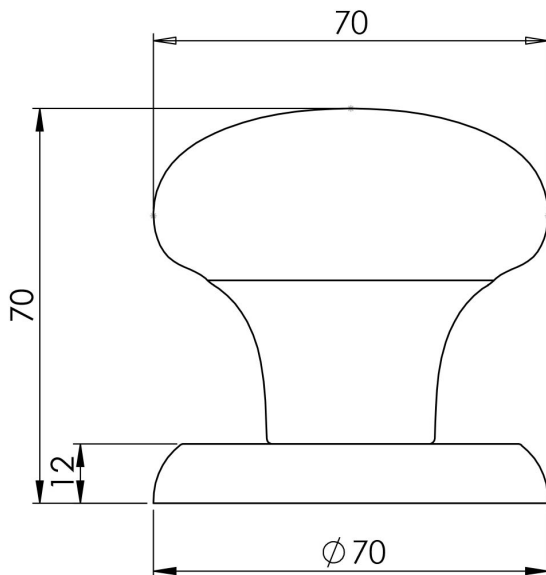

Centre Door Knob

SWE1040

Centre Door Knob. A large imposing contemporary centre door knob on a deep round rose, for the ultimate in modern appeal. Certified to BS EN 1670. Comes with a 10 year mechanical guarantee and is Fire door rated.