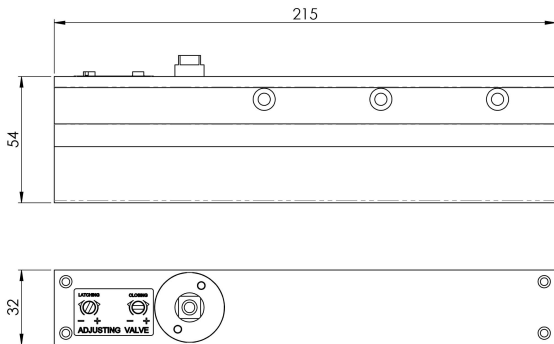

Surface Mounted Slim H.E Door Closer Variable Power size 2-4

DCC2024SM/SV

Surface Mounted H.E. Slim Door Closer Variable Power
Size 2-4. (c/w slide arm).