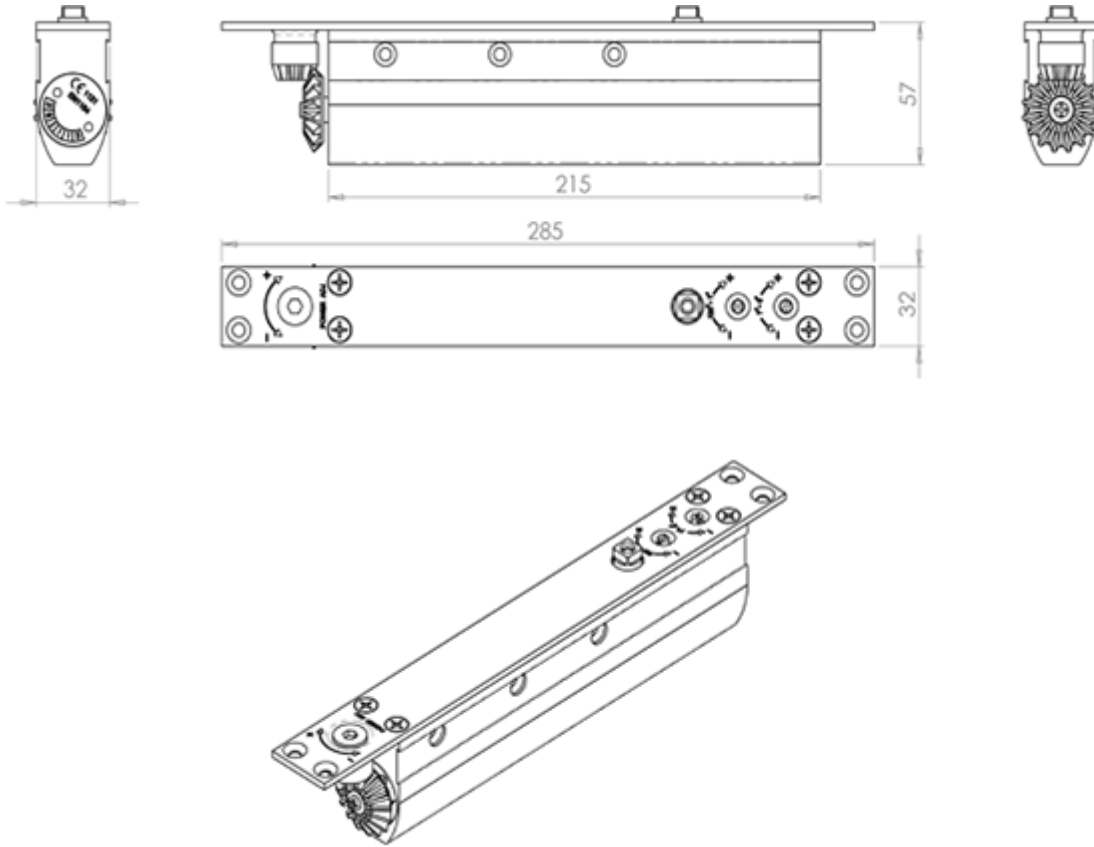

Concealed Slim Door Closer Variable Power Size 2-4

Product Images

The DCC2024CF concealed door closer has an opening force (0-30°) less than 30N when fitted to a minimum width door of 760mm, and has an opening force (30-60°) less than 22.5N when fitted to a minimum width door of 600mm tested in laboratory conditions. Therefore the suitable width of door for the DCC2024CF concealed door closer fixed in the above fixing position is 760mm.

Description

Concealed Slim Door Closer Variable Power Size 2-4. (c/w slide arm). Carries the CE mark and is Certifire accredited. Certified to BS EN 1154 and BS 8300 to meet the needs of disabled people. Comes with a 10 year mechanical guarantee and is Fire door rated. Suitable for all domestic, commercial and industrial use. Suitable for left and right hand application. Suitable for doors up to 80kg and/or 1100mm wide

Technical Details

DCC2024CF

Specification

Additional Information

SKU	DCC2024CF/SV
Brands	Eurospec
Finishes	Silver
Sizes	215mm x 54mm x 32mm
Features	Slimline body
Technical	27,15,21,4,12,58
Line Drawings	DCC2024CF.PDF