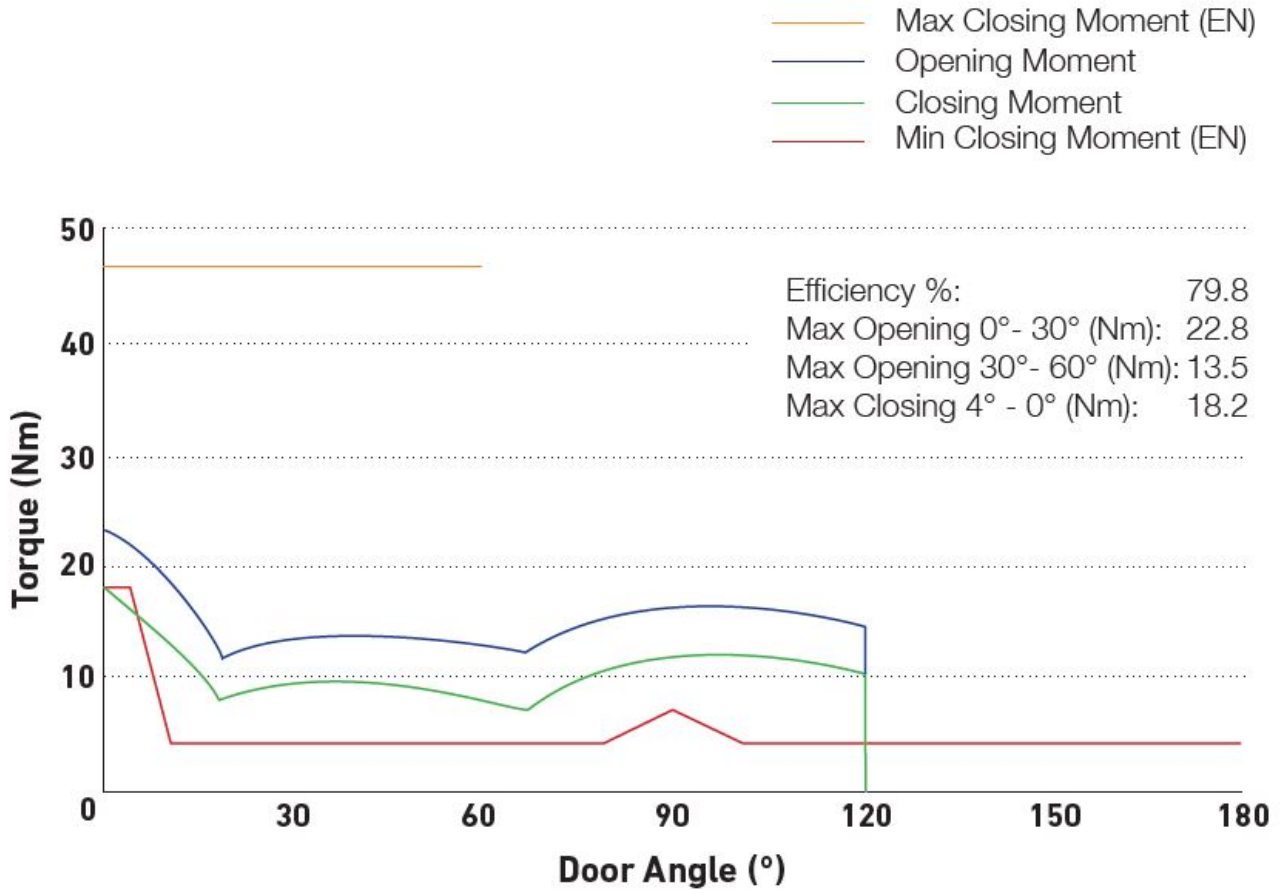

Concealed Slim Door Closer Variable Power Size 2-4

Product Images

The DCC2024CF concealed door closer has an opening force (0-30°) less than 30N when fitted to a minimum width door of 760mm, and has an opening force (30-60°) less than 22.5N when fitted to a minimum width door of 600mm tested in laboratory conditions. Therefore the suitable width of door for the DCC2024CF concealed door closer fixed in the above fixing position is 760mm.

Description

Concealed Slim Door Closer Variable Power Size 2-4. (c/w slide arm). Carries the CE mark and is Certifire accredited. Certified to BS EN 1154 and BS 8300 to meet the needs of disabled people. Comes with a 10 year mechanical guarantee and is Fire door rated. Suitable for all domestic, commercial and industrial use. Suitable for left and right hand application. Suitable for doors up to 80kg and/or 1100mm wide

Technical Details

DCC2024CF

Specification

Additional Information

SKU	DCC2024CF/SV
Brands	Eurospec
Finishes	Silver
Sizes	215mm x 54mm x 32mm
Features	Slimline body
Technical	27,15,21,4,12,58
Line Drawings	DCC2024CF.PDF