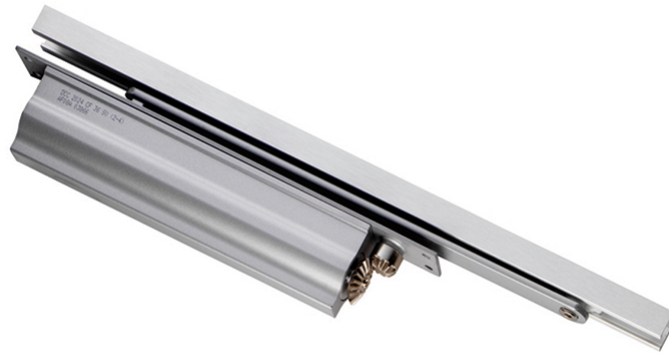

# Concealed Slim Door Closer Variable Power Size 2-4

DCC2024CF/SV

Concealed Slim Door Closer Variable Power Size 2-4. (c/w slide arm). Carries the CE mark and is Certifire accredited. Certified to BS EN 1154 and BS 8300 to meet the needs of disabled people.