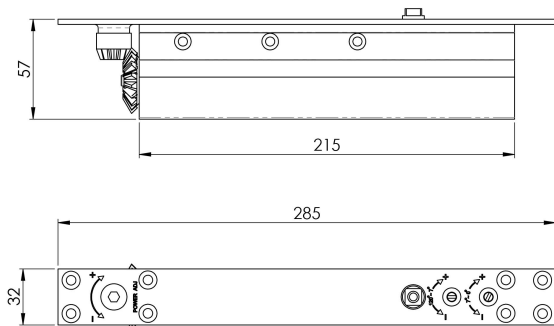

# Concealed Slim Door Closer Variable Power Size 2-4

DCC2024CF/SV

Concealed Slim Door Closer Variable Power Size 2-4. (c/w slide arm). Carries the CE mark and is Certifire accredited. Certified to BS EN 1154 and BS 8300 to meet the needs of disabled people.