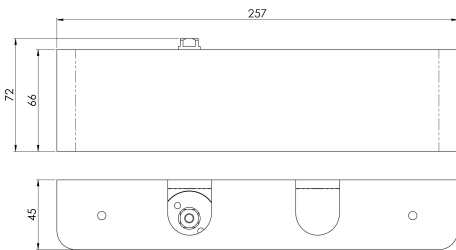

# Electromagnetic HO/FS Door Closer Variable Power Size 2-4

DCCEM3024

Electromagnetic HO/FS Door Closer Variable Power Size 2-4. Carries the CE mark and is certified to BS EN 1154, BS EN 1155 and BS 8300 to meet the needs of disabled people. Comes with a 2 year electrical guarantee, a 10 year mechanical guarantee and is Fire door rated. Suitable for all domestic, commercial and industrial use.