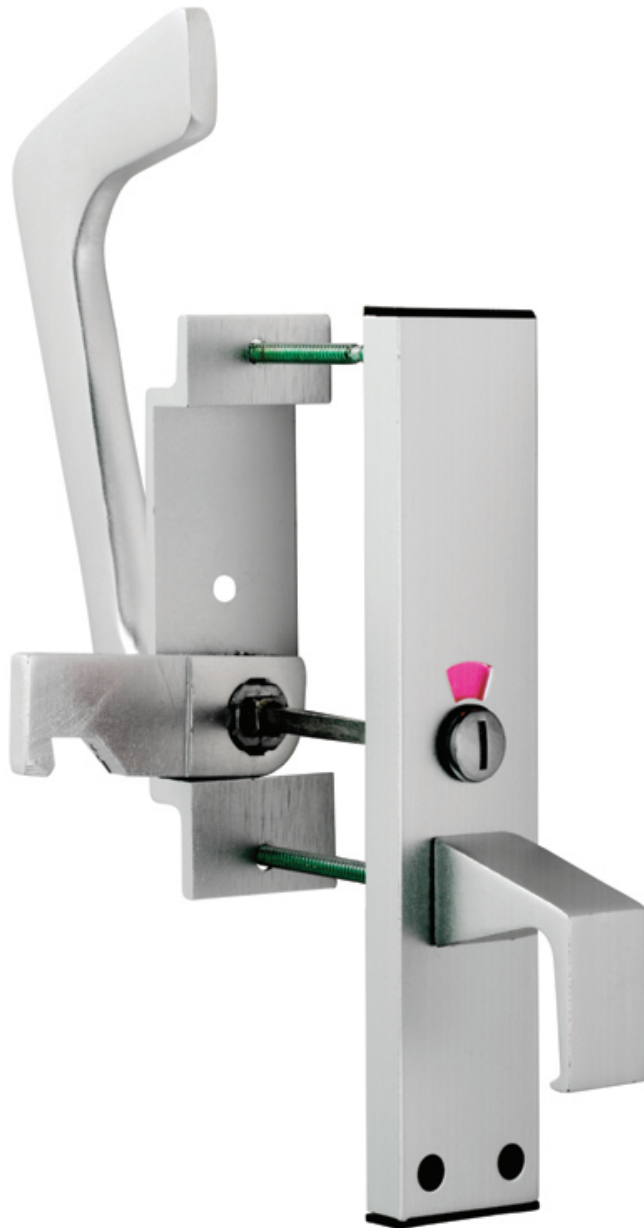

Disabled Toilet Handle Set SAA

Product Images

Description

DDA Compliant Disabled Toilet Handle Set (Dual Handed). A versatile handle assembly, suitable for hinged/swing or sliding doors offering easy access with a simple lever operation. It also has a reversible function allowing the user to choose for a left or right hand opening, complete with a coin release on the outside which can be operated in case of emergencies and a coloured indicator denoting vacant or engaged. Comes with a 10 year mechanical guarantee. Suitable for domestic and commercial use.

Technical Details

EUROSPEC

EST9625

This drawing is the property of Carlisle Brass Limited, all design rights reserved

Specification

Additional Information

Short Description	Disabled Toilet Handle Set
SKU	EST9625SAA
Barcode	5055179168964
Brands	Eurospec
Finishes	Satin Anodised Aluminium
Features	Dual Handed
Technical	4
Line Drawings	EST9625.PDF
Unit of Sale	Each