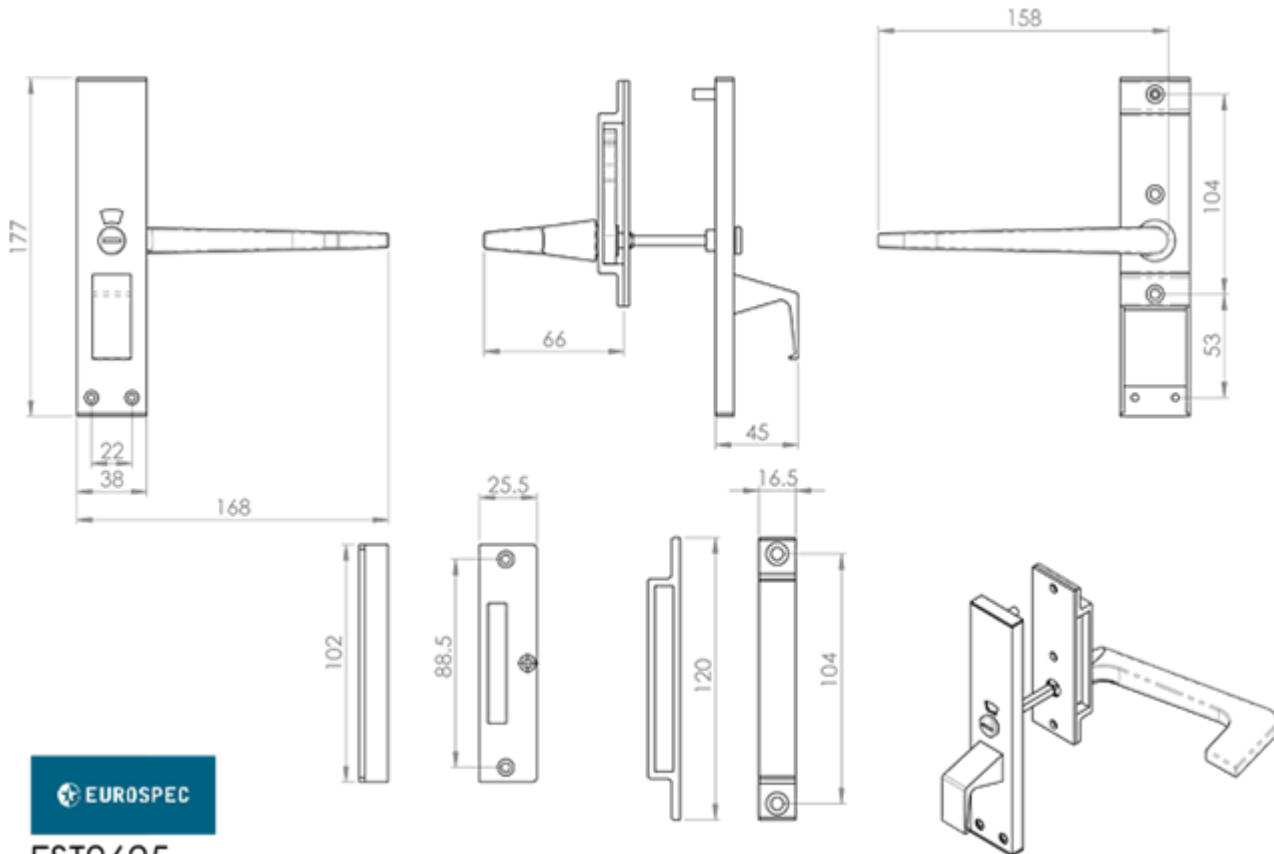

Disabled Toilet Handle Set SAA

Product Images

Description

DDA Compliant Disabled Toilet Handle Set (Dual Handed). A versatile handle assembly, suitable for hinged/swing or sliding doors offering easy access with a simple lever operation. It also has a reversible function allowing the user to choose for a left or right hand opening, complete with a coin release on the outside which can be operated in case of emergencies and a coloured indicator denoting vacant or engaged. Comes with a 10 year mechanical guarantee. Suitable for domestic and commercial use.

Technical Details

EUROSPEC

EST9625

This drawing is the property of Carlisle Brass Limited, all design rights reserved

Specification

Additional Information

Short Description	Disabled Toilet Handle Set
SKU	EST9625SAA
Barcode	5055179168964
Brands	Eurospec
Finishes	Satin Anodised Aluminium
Features	Dual Handed
Technical	4
Line Drawings	EST9625.PDF
Unit of Sale	Each