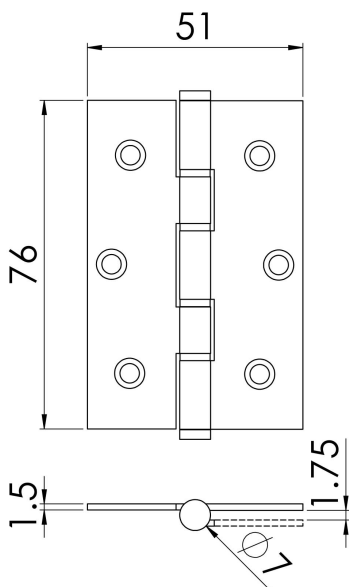

Washed Hinge

HIW13215

A plain standard washed hinge for lightweight residential doors. Comes with a 10 year mechanical guarantee. Suitable for domestic use.