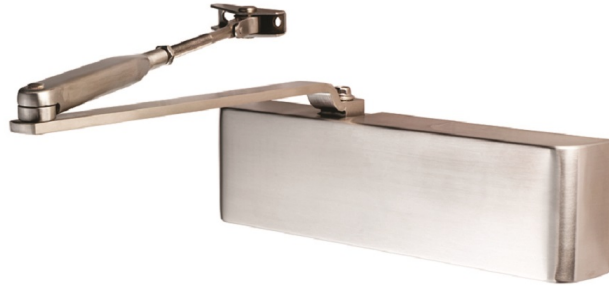

## Cover Pack to suit DCS2024/25

### DCP2024

Door Closer Full Cover Accessory Pack to suit DCS2024/25.  
Available in different finishes.

DCP2024/5/BSS - Discontinued once stocks have gone

DCP2024/5/EBP - Discontinued once stocks have gone