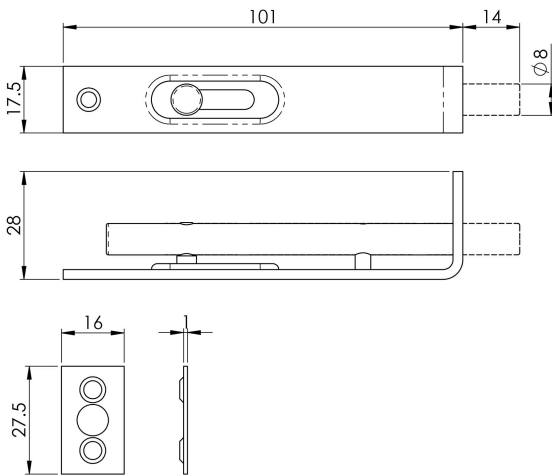

## Sunk Slide Flush Bolt

### AA79 Range

A perfect solution for providing additional home security. In contrast to the standard flick lever action flush bolt this function is operated by sliding the shoot using the small knob. Supplied with flat keep plate and fixings. Comes with a 10 year mechanical guarantee.