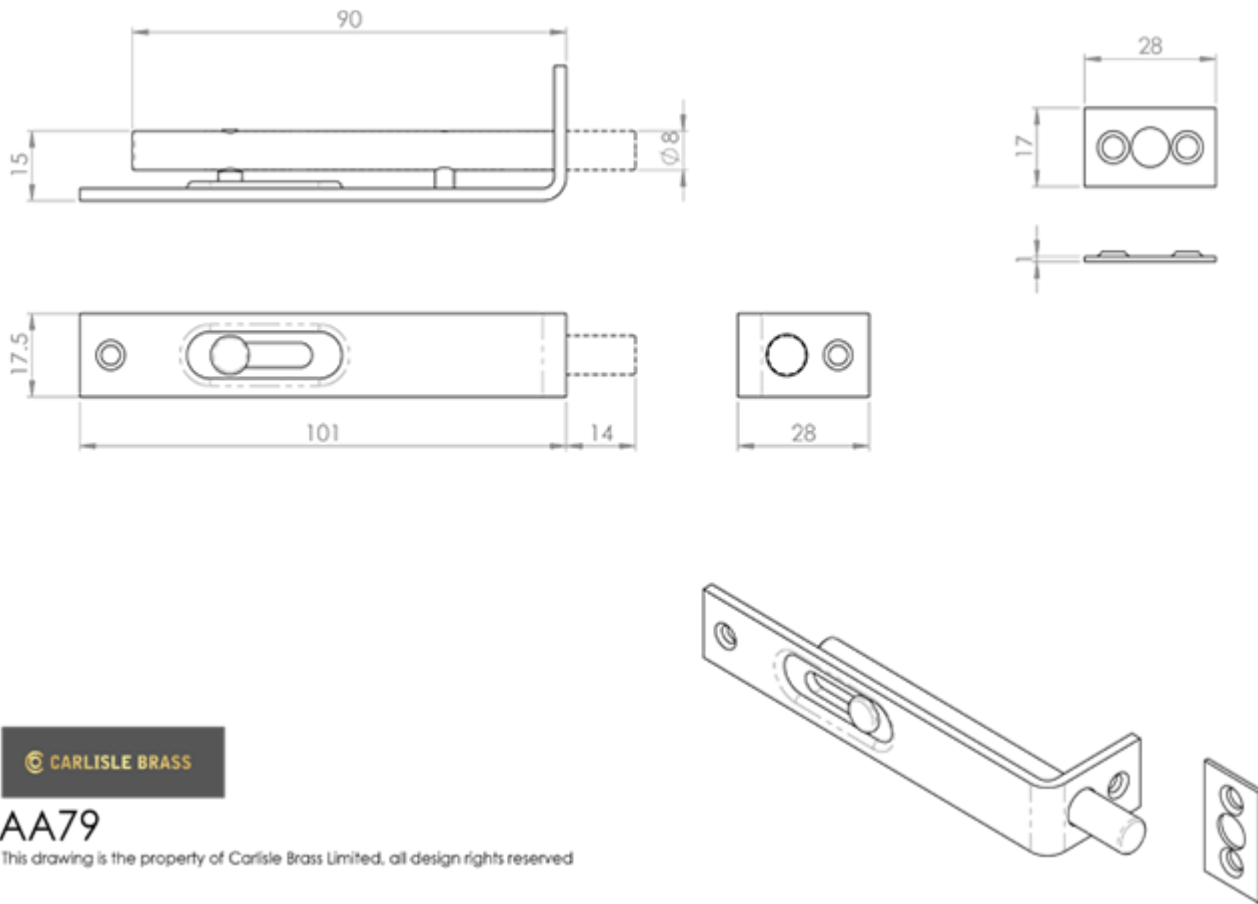

Sunk Slide Flush Bolt

Product Images

Description

A perfect solution for providing additional home security. In contrast to the standard flick lever action flush bolt this function is operated by sliding the

shoot using the small knob. Supplied with flat keep plate and fixings. Comes with a 10 year mechanical guarantee.

Technical Details

 CARLISLE BRASS

AA79

This drawing is the property of Carlisle Brass Limited, all design rights reserved

Specification

Additional Information

Short Description	Sunk Slide Flush Bolt
SKU	AA79 Range
Brands	Carlisle Brass
Technical	4,49
Line Drawings	AA79.pdf

Product Options

Finishes:	Polished Chrome
	Satin Nickel
	Satin Chrome
	Polished Brass
Sizes:	102mm x 17mm