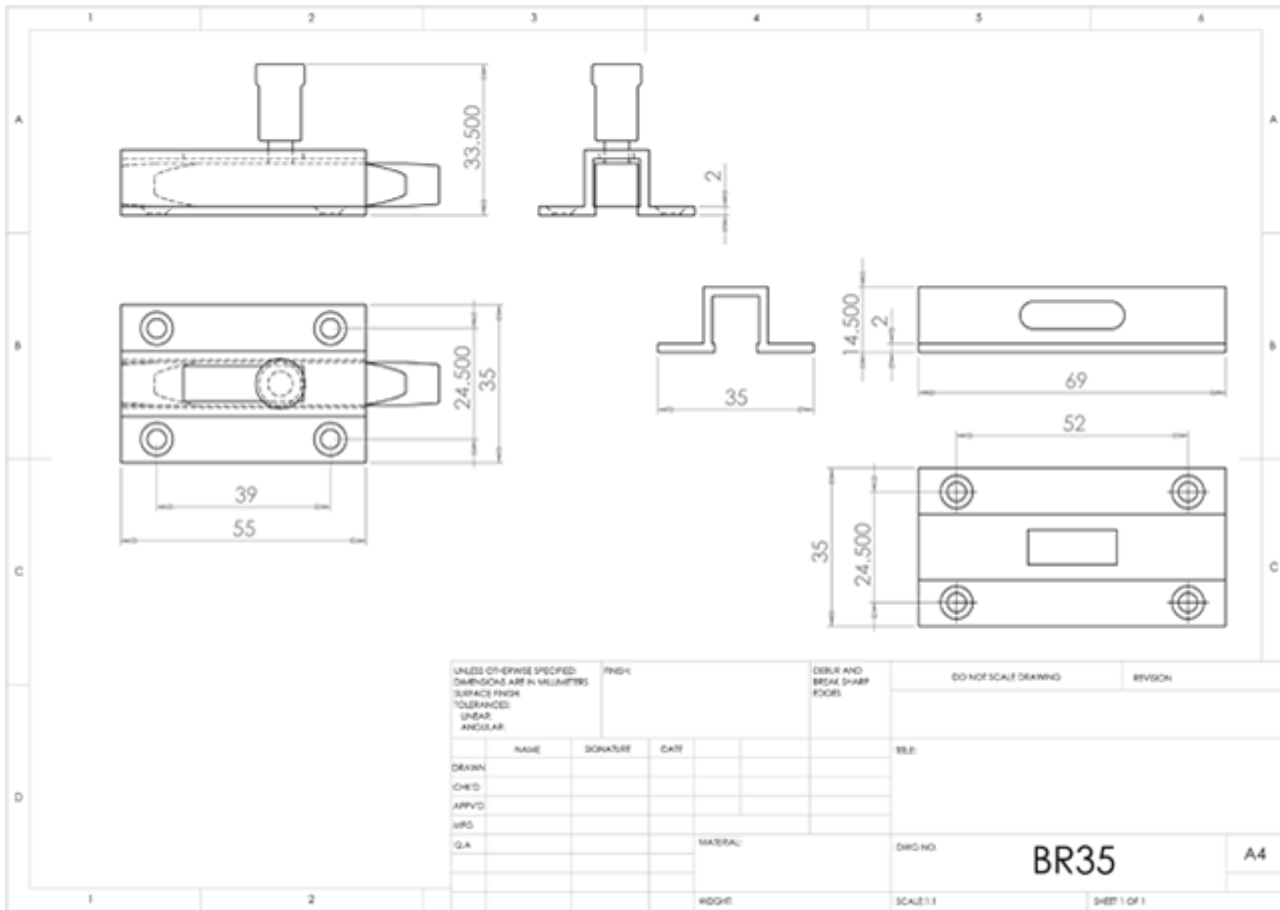

Specification

Additional Information

SKU	BR35CP
Brands	Carlisle Brass
Finishes	Polished Chrome
Sizes	69mm x 35mm
Technical	4,49
Line Drawings	BR35.PDF
Unit of Sale	Each