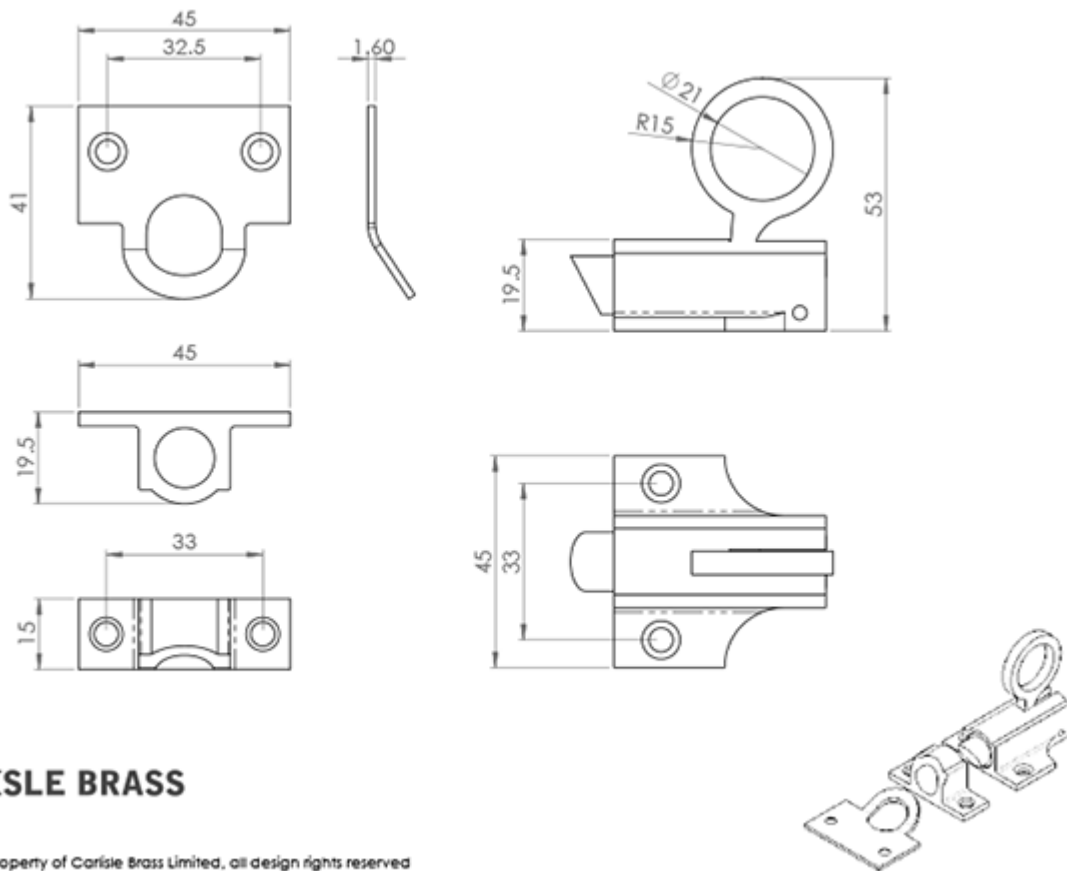

Fan Light Catch

Product Images

Description

A sprung fanlight catch, mainly for use on bottom hung casement windows. The sprung loop allows high level windows to be reached with a hook-on-a-

pole. Can also be used on doors, cabinets etc. Supplied with fixings, flat plate and receiver staple. Comes with a 10 year mechanical guarantee.

Technical Details

CARLISLE BRASS
DK42

This drawing is the property of Carlisle Brass Limited, all design rights reserved

Specification

Additional Information

Short Description	Fan Light Catch
SKU	DK42 Range
Brands	Carlisle Brass
Technical	4
Line Drawings	DK42.PDF

Product Options

Finishes:	Polished Chrome
-----------	-----------------

	Satin Chrome
--	--------------

	Polished Brass
--	----------------

Sizes:	45mm x 57mm
--------	-------------