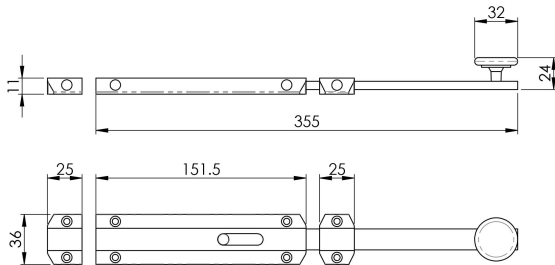

## Surface Bolt - extended 355mm

**AQ82EX Range**

Surface mounted door bolt with an extended handle. The longer handled extension allows easier use for those low or higher fittings where a conventional sized bolt would make reaching awkward. Smooth operation, integral ball and spring mechanism for positive location of the bolt when closed. Comes with a selection of three strikes for use with inward and outward opening doors ensuring versatility in various applications.