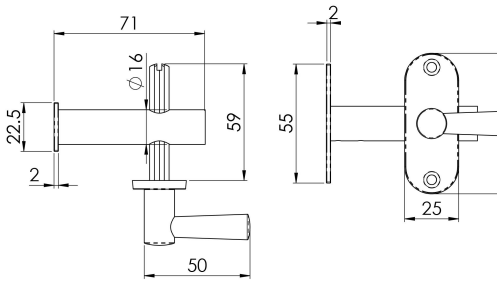

Security Bolt With Turn

AA34CP

Security bolt with a cylindrical turn lever on a radius backplate. By rotating the small turn handle it engages the teeth on the bolt and slides it out smoothly from its housing into the opposing plate on the door frame, thereby locking the door. Reversing direction of handle retracts it back into position. Provides additional security, convenient and easy to use.