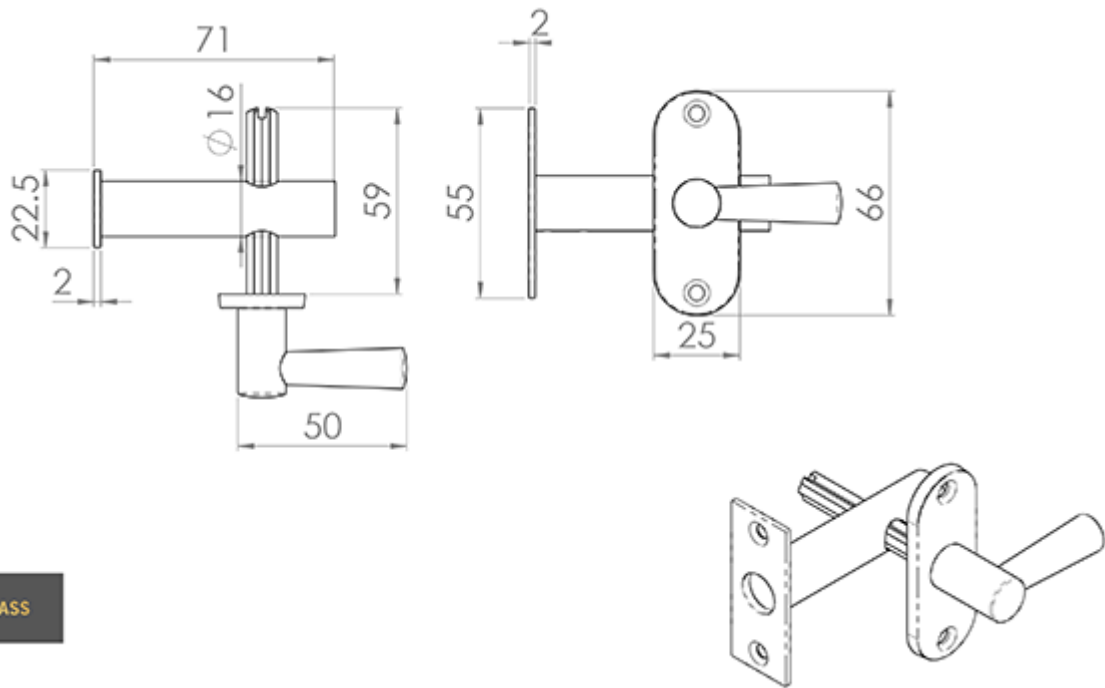

Security Bolt With Turn

Product Images

Description

Security bolt with a cylindrical turn lever on a radius backplate. By rotating the small turn handle it engages the teeth on the bolt and slides it out smoothly from its housing into the opposing plate on the door frame, thereby locking the door. Reversing direction of handle retracts it back into position. Provides additional security, convenient and easy to use. Comes with a 10 year mechanical guarantee.

Technical Details

 CARLISLE BRASS

AA34

This drawing is the property of Carlisle Brass Limited, all design rights reserved

Specification

Additional Information

SKU	AA34CP
Brands	Carlisle Brass
Finishes	Polished Chrome
Sizes	65mm x 25mm
Technical	4
Line Drawings	AA34.PDF
Unit of Sale	Each