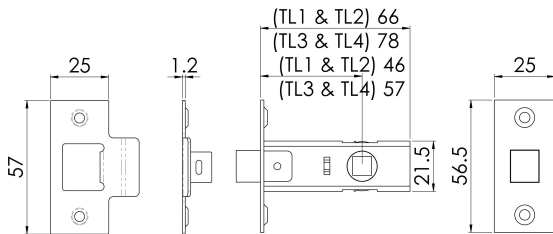

### Tubular Latch Range

Tubular latch for use with sprung furniture. Complete with strike plate and fixings in 64mm or 76mm options. Not suitable for use with unsprung furniture. Comes with a 5 year mechanical guarantee.