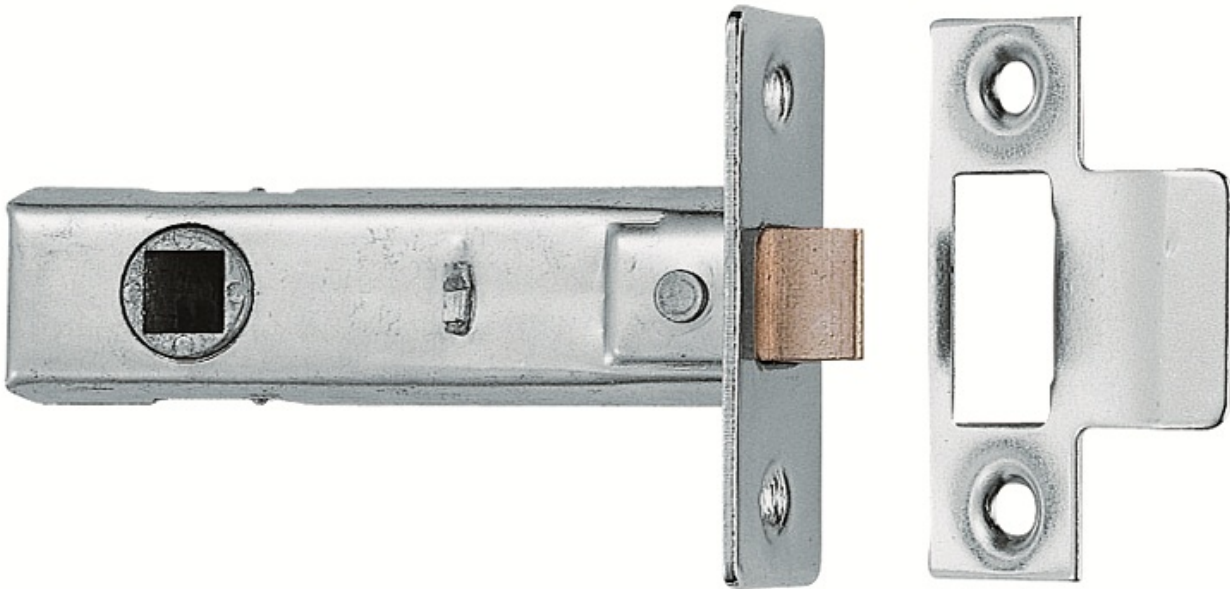

Tubular Latch

Product Images

Description

Tubular latch for use with sprung furniture. Complete with strike plate and fixings in 64mm or 76mm options. Not suitable for use with unsprung furniture. Comes with a 10 year mechanical guarantee. Suitable for domestic and commercial use.

Specification

Additional Information

SKU	Tubular Latch Range
Brands	Eurospec
Technical	4,49
Line Drawings	TL1.PDF,TL2.PDF,TL3.PDF,TL4.PDF

Product Options

Finishes:	Electro Brassed
	Florentine Bronze
	Nickel Plate
	Powder Coat Black
Options:	Standard
	Blister Pack
Sizes:	64mm
	76mm