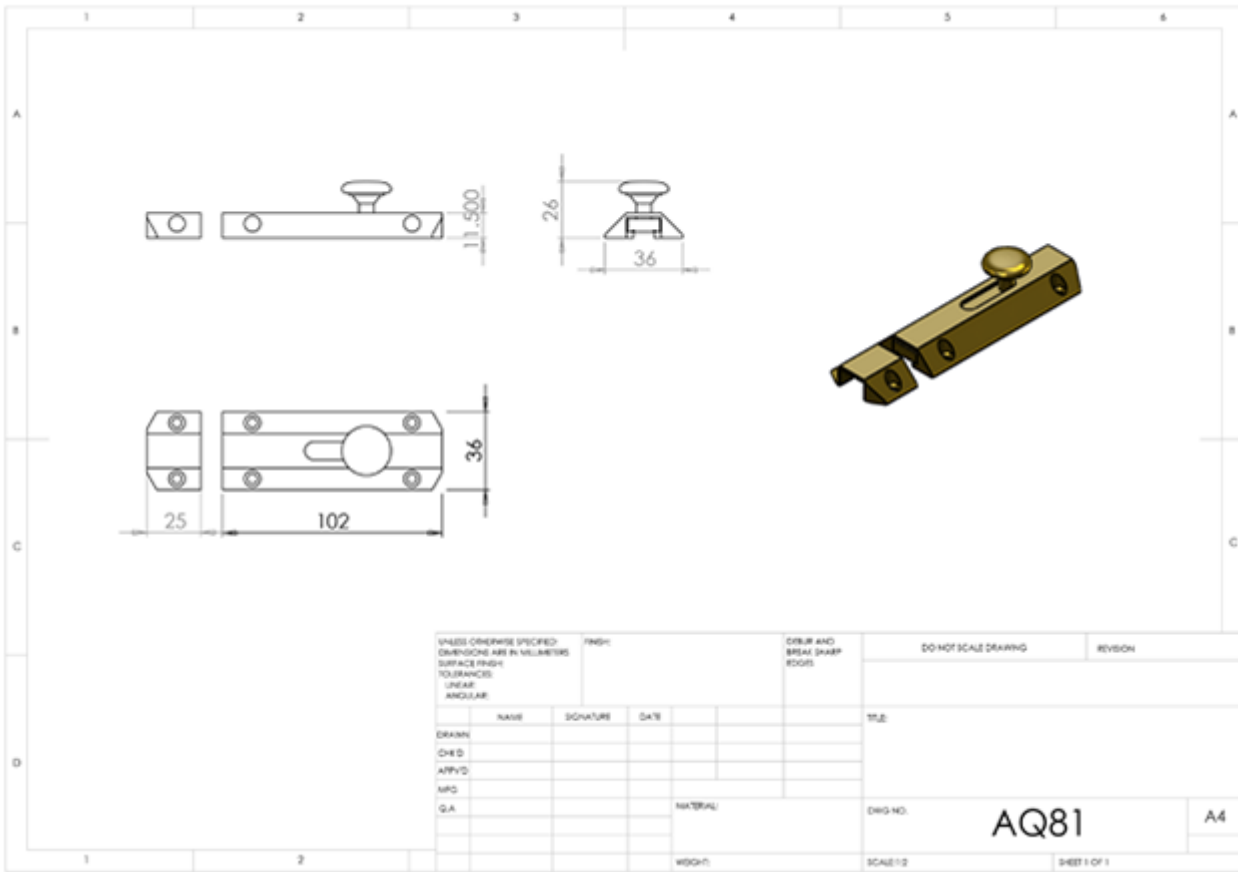

Surface Bolt

Product Images

Description

Stylish surface mounted door bolt. Smooth operation, integral ball and spring mechanism for positive location of the bolt when closed. Optional strikes provided for inward and outward opening doors. Flat sliding barrel offering more security than a conventional barrel bolt. Available in various finishes and sizes, including an extended handle version. Comes with a 10 year mechanical guarantee.

Technical Details

Specification

Additional Information

Short Description	Surface Bolt
SKU	AQ81 Range
Brands	Carlisle Brass
Technical	4,49
Line Drawings	AQ81.PDF,AQ82.PDF,AQ83.PDF,AQ84.PDF

Product Options

Finishes:	Polished Chrome
	Polished Brass
	Satin Chrome
	Florentine Bronze
Sizes:	102mm x 36mm
	202mm x 36mm
	253mm x 36mm
	152mm x 35mm
Options:	Blister Pack
	Boxed