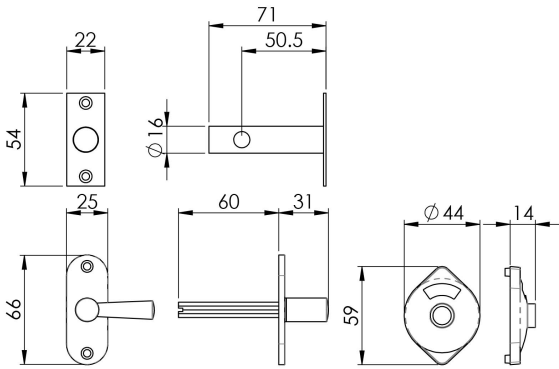

## Indicator Bolt With Emergency Release

AA35

An all in one bathroom / toilet lock assembly which offers a large robust bolt which will wind into the door frame with a turn of the thumb lever. The outer case has a red/green indicator as a visual signal to show if the room is vacant or engaged. Ideal for commercial offices where toilets are shared. Emergency coin slot allows release operation of lock in an emergency.