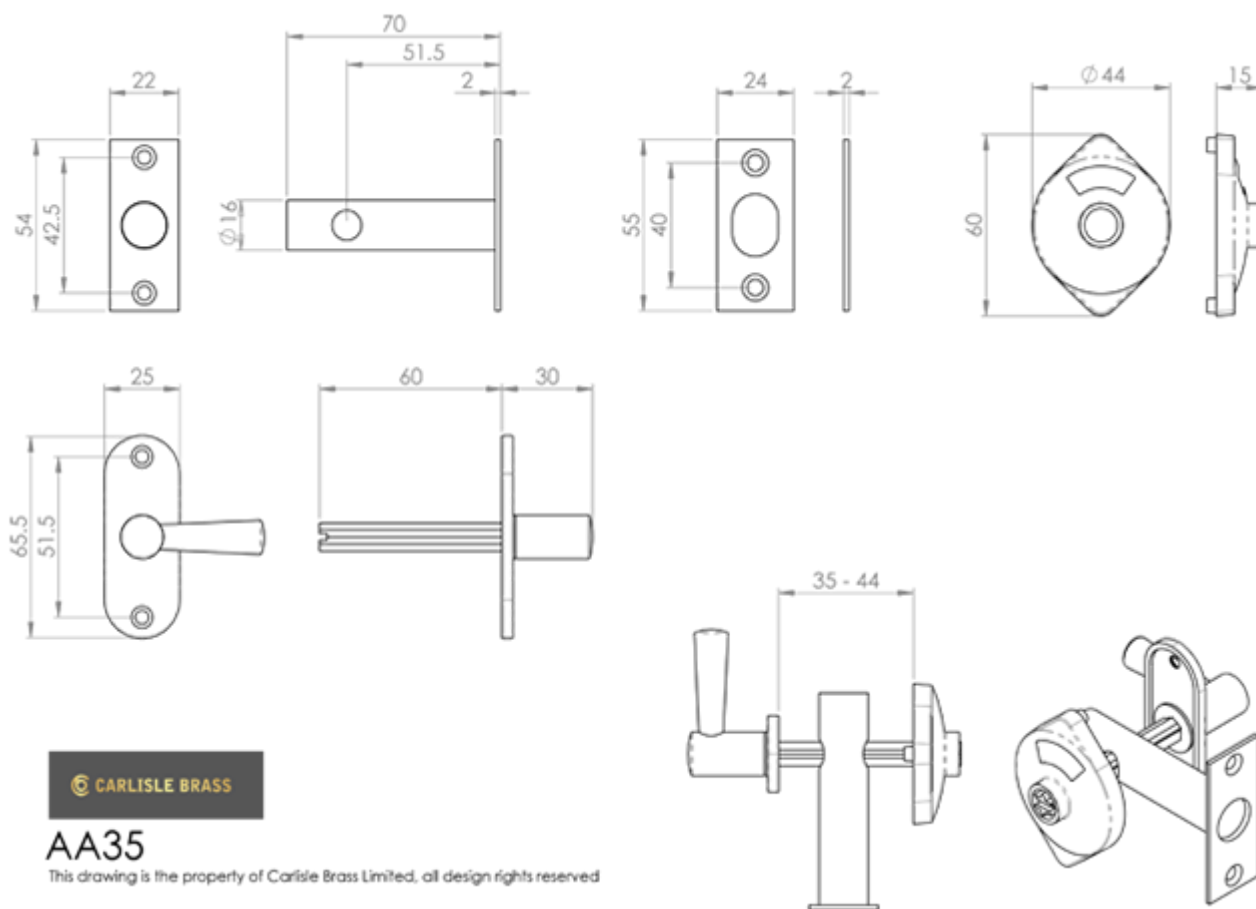

outer case has a red/green indicator as a visual signal to show if the room is vacant or engaged. Ideal for commercial offices where toilets are shared. Emergency coin slot allows release operation of lock in an emergency.

Technical Details

Specification

Additional Information

Short Description	Indicator Bolt With Emergency Release
SKU	AA35 Range
Brands	Carlisle Brass
Technical	4
Line Drawings	AA35..PDF