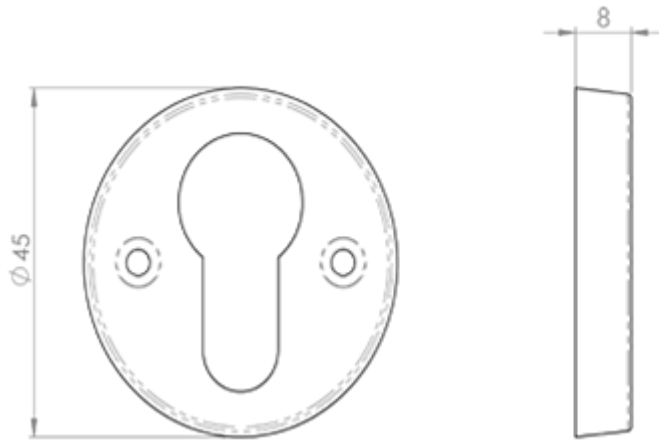

CARLISLE BRASS

AA145

This drawing is the property of Carlisle Brass Limited, all design rights reserved

Specification

Additional Information

SKU	AA145SC
Brands	Carlisle Brass
Finishes	Satin Chrome
Options	Euro Profile
Sizes	45mm Dia. 8mm Depth.
Technical	4
Line Drawings	AA145.PDF