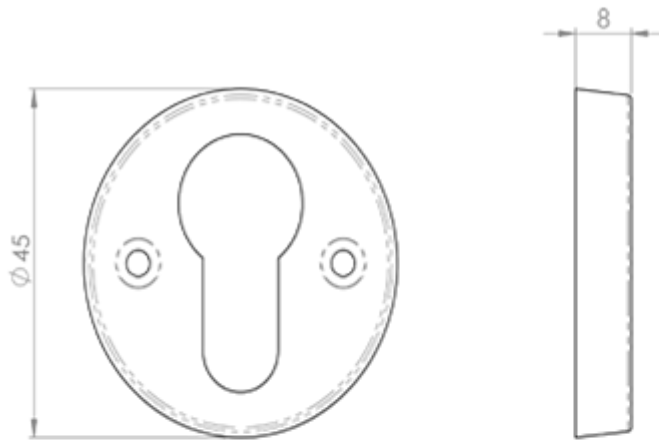

Euro Profile Escutcheon

Product Images

Description

Open plain, face fix Euro lock profile escutcheon on a robust 8mm deep base. Available in different finishes.

Technical Details

© CARLISLE BRASS

AA145

This drawing is the property of Carlisle Brass Limited, all design rights reserved

Specification

Additional Information

SKU	AA145
Brands	Carlisle Brass
Finishes	Polished Brass
Options	Euro Profile
Sizes	45mm Dia. 8mm Depth.
Technical	4
Line Drawings	AA145.PDF