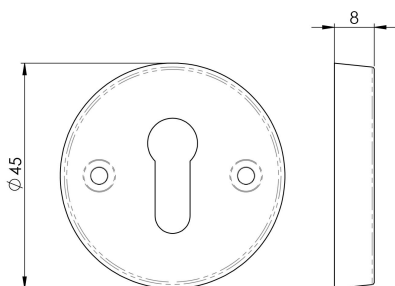

Standard Profile Escutcheon

AA345SC

Open plain face fix Standard lock profile escutcheon on a robust 8mm deep
base.carlislebrass.com/media/careinstruction/file/chrome.