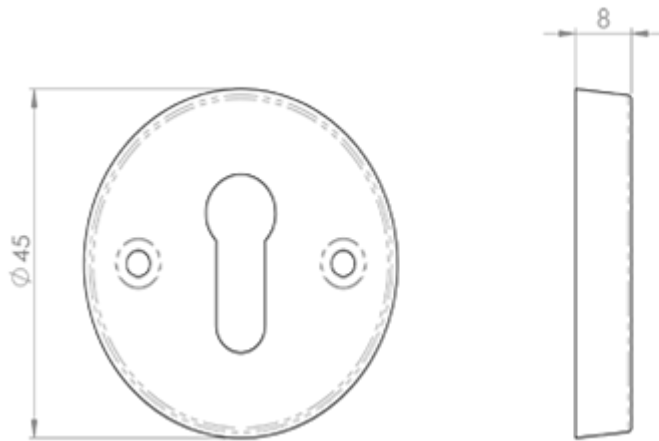

Technical Details

CARLISLE BRASS

AA345

This drawing is the property of Carlisle Brass Limited, all design rights reserved