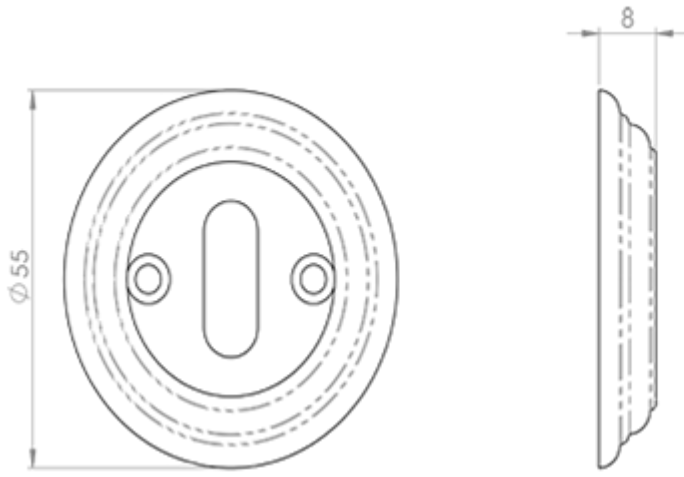

Delamain Standard Profile Escutcheon

Product Images

Description

Standard lock profile, large diameter escutcheon with a contoured ringed circumference. Prominent rounded ridges encompass the keyhole and lend a distinctive style to this escutcheon and elevates it from the ordinary flat plate versions.

Technical Details

DK3

This drawing is the property of Carlisle Brass Limited, all design rights reserved

Specification

Additional Information

Short Description	Standard Profile Escutcheon
SKU	DK3
Barcode	5050245110786
Brands	Delamain
Finishes	Polished Brass
Options	Standard Profile
Sizes	55mm Dia. 10mm Depth
Technical	4
Line Drawings	DK3.PDF
Unit of Sale	Each