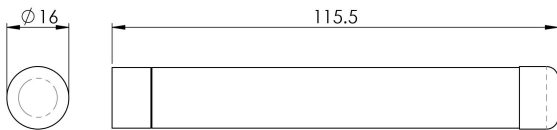

Cylinder Pattern Door Stop - without Rose

AA122CP

A slimline and elegant skirting or wall mounted door stop. The base rose unscrews allowing it to be fixed to the wall or skirting board, the door stop main body is then screwed back on for neat concealed fix. Screw supplied.