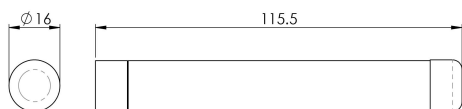

## Cylinder Pattern Door Stop - without Rose

AA122

A slimline and elegant skirting or wall mounted door stop. The base rose unscrews allowing it to be fixed to the wall or skirting board, the door stop main body is then screwed back on for neat concealed fix. Screw supplied.