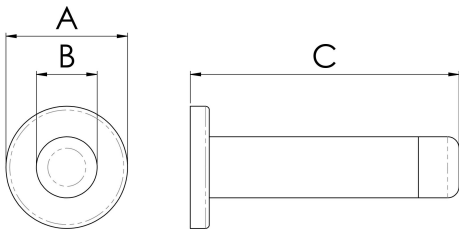

Cylinder Pattern Door Stop - with Rose

AA21

A slimline and elegant skirting or wall mounted door stop on a rose feature. The base rose unscrews allowing it to be fixed to the wall or skirting board, the door stop main body is then screwed back on for neat concealed fix. Screw supplied.