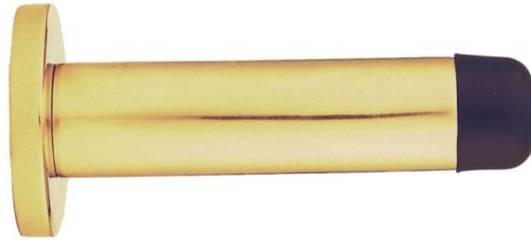

Cylinder Pattern Door Stop - with Rose

AA21

A slimline and elegant skirting or wall mounted door stop on a rose feature. The base rose unscrews allowing it to be fixed to the wall or skirting board, the door stop main body is then screwed back on for neat concealed fix. Screw supplied.