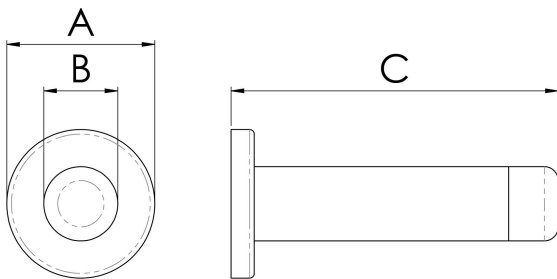

Cylinder Pattern Door Stop - with Rose

AA21

A slimline and elegant skirting or wall mounted door stop on a rose feature. The base rose unscrews allowing it to be fixed to the wall or skirting board, the door stop main body is then screwed back on for neat concealed fix. Screw supplied.